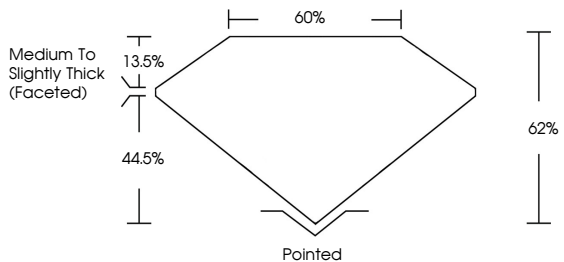

PROPORTIONS