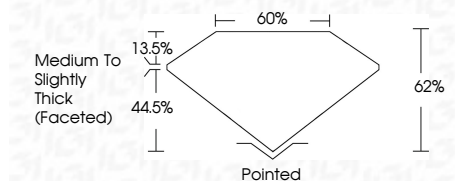

**ELECTRONIC COPY**

LG815648673  
Report verification at igi.org

July 3, 2026  
IGI Report Number **LG815648673**  
Description **LABORATORY GROWN DIAMOND**  
Shape and Cutting Style **OVAL BRILLIANT**  
Measurements **14.09 X 9.58 X 5.94 MM**

**GRADING RESULTS**  
Carat Weight **5.04 CARATS**  
Color Grade **E**  
Clarity Grade **VS 2**

**ADDITIONAL GRADING INFORMATION**  
Polish **EXCELLENT**  
Symmetry **EXCELLENT**  
Fluorescence **NONE**  
Inscription(s) **IGI LG815648673**  
Comments: This Laboratory Grown Diamond was created by Chemical Vapor Deposition (CVD) growth process. Type IIa

July 3, 2026  
IGI Report No LG815648673  
**OVAL BRILLIANT**  
14.09 X 9.58 X 5.94 MM  
5.04 CARATS  
E  
VS 2  
62%  
60%  
Medium to Slightly Thick (Faceted)  
Pointed  
EXCELLENT  
EXCELLENT  
NONE  
IGI LG815648673  
Comments: This Laboratory Grown Diamond was created by Chemical Vapor Deposition (CVD) growth process. Type IIa

**GRADING RESULTS**  
Carat Weight **5.04 CARATS**  
Color Grade **E**  
Clarity Grade **VS 2**

**ADDITIONAL GRADING INFORMATION**  
Polish **EXCELLENT**  
Symmetry **EXCELLENT**  
Fluorescence **NONE**  
Inscription(s) **IGI LG815648673**