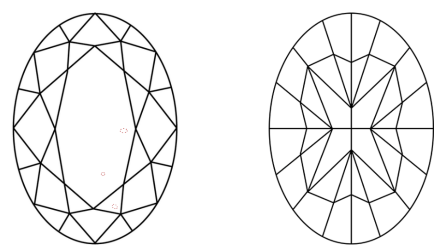

July 3, 2026
IGI Report Number **LG815627118**
Description **LABORATORY GROWN DIAMOND**
Shape and Cutting Style **OVAL MODIFIED BRILLIANT**
Measurements **9.61 X 6.73 X 4.50 MM**

GRADING RESULTS

Carat Weight **2.31 CARATS**
Color Grade **FANCY VIVID YELLOW**
Clarity Grade **VS 1**

PROPORTIONS

Sample Image Used

CLARITY CHARACTERISTICS

KEY TO SYMBOLS

Red symbols indicate internal characteristics.
Green symbols indicate external characteristics.

COLOR

D	E	F	G	H	I	J	Faint	Very Light	Light
---	---	---	---	---	---	---	-------	------------	-------