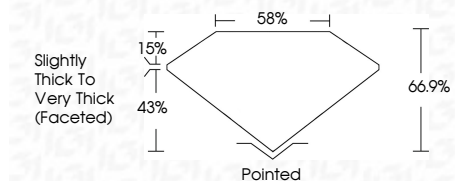

ELECTRONIC COPY

LG815627118
Report verification at igi.org

July 3, 2026
IGI Report Number **LG815627118**
Description **LABORATORY GROWN DIAMOND**
Shape and Cutting Style **OVAL MODIFIED BRILLIANT**
Measurements **9.61 X 6.73 X 4.50 MM**

GRADING RESULTS

Carat Weight **2.31 CARATS**
Color Grade **FANCY VIVID YELLOW**
Clarity Grade **VS 1**

ADDITIONAL GRADING INFORMATION

Polish **EXCELLENT**
Symmetry **EXCELLENT**
Fluorescence **NONE**
Inscription(s) **IGI LG815627118**
Comments: This Laboratory Grown Diamond was created by Chemical Vapor Deposition (CVD) growth process.

July 3, 2026
IGI Report No **LG815627118**
OVAL MODIFIED BRILLIANT
9.61 X 6.73 X 4.50 MM
2.31 CARATS
Color Grade **FANCY VIVID YELLOW**
Clarity Grade **VS 1**
Depth **66.9%**
Table **43%**
Girdle **Slightly Thick To Very Thick (Faceted)**
Culet **Pointed**
Polish **EXCELLENT**
Symmetry **EXCELLENT**
Fluorescence **NONE**
Inscription(s) **IGI LG815627118**
Comments: This Laboratory Grown Diamond was created by Chemical Vapor Deposition (CVD) growth process.

July 3, 2026
IGI Report Number **LG815627118**
Description **LABORATORY GROWN DIAMOND**
Shape and Cutting Style **OVAL MODIFIED BRILLIANT**
Measurements **9.61 X 6.73 X 4.50 MM**

GRADING RESULTS

Carat Weight **2.31 CARATS**
Color Grade **FANCY VIVID YELLOW**
Clarity Grade **VS 1**