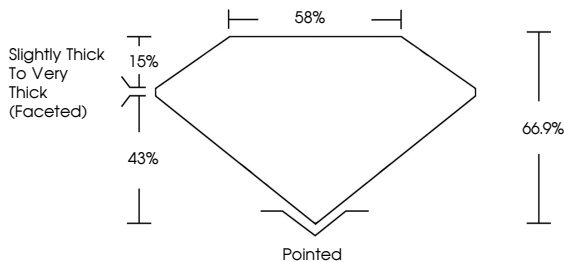

July 3, 2026
IGI Report No **LG815627118**
OVAL MODIFIED BRILLIANT
9.61 X 6.73 X 4.50 MM
2.31 CARATS
Color Grade **FANCY VIVID YELLOW**
Clarity Grade **VS 1**
Depth **66.9%**
Table **43%**
Girdle **Slightly Thick To Very Thick (Faceted)**
Culet **Pointed**
Polish **EXCELLENT**
Symmetry **EXCELLENT**
Fluorescence **NONE**
Inscription(s) **IGI LG815627118**
Comments: This Laboratory Grown Diamond was created by Chemical Vapor Deposition (CVD) growth process.

July 3, 2026
IGI Report Number **LG815627118**
Description **LABORATORY GROWN DIAMOND**
Shape and Cutting Style **OVAL MODIFIED BRILLIANT**
Measurements **9.61 X 6.73 X 4.50 MM**

GRADING RESULTS

Carat Weight **2.31 CARATS**
Color Grade **FANCY VIVID YELLOW**
Clarity Grade **VS 1**

PROPORTIONS

Sample Image Used

CLARITY CHARACTERISTICS

KEY TO SYMBOLS

Red symbols indicate internal characteristics.
Green symbols indicate external characteristics.

COLOR

D	E	F	G	H	I	J	Faint	Very Light	Light
---	---	---	---	---	---	---	-------	------------	-------