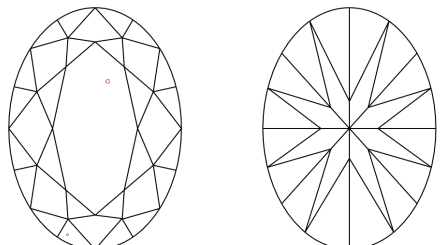

**ELECTRONIC COPY**

LG814641136  
Report verification at igi.org

July 2, 2026  
IGI Report Number **LG814641136**  
Description **LABORATORY GROWN DIAMOND**  
Shape and Cutting Style **OVAL BRILLIANT**  
Measurements **10.32 X 7.19 X 4.41 MM**

July 2, 2026  
IGI Report No LG814641136  
**OVAL BRILLIANT**  
Carat Weight **2.05 CARATS**  
Color Grade **E**  
Clarity Grade **VS 1**  
Depth **61.3%**  
Table **61%**  
Girdle **Medium to Slightly Thick (Faceted)**  
Culet **Pointed**  
Polish **EXCELLENT**  
Symmetry **EXCELLENT**  
Fluorescence **NONE**  
Inscription(s) **IGI LG814641136**  
Comments: This Laboratory Grown Diamond was created by Chemical Vapor Deposition (CVD) growth process. Type IIa

Sample Image Used

**PROPORTIONS**

**CLARITY CHARACTERISTICS**

**KEY TO SYMBOLS**  
Red symbols indicate internal characteristics.  
Green symbols indicate external characteristics.

**COLOR**

|   |   |   |   |   |   |   |       |            |       |
|---|---|---|---|---|---|---|-------|------------|-------|
| D | E | F | G | H | I | J | Faint | Very Light | Light |
|---|---|---|---|---|---|---|-------|------------|-------|