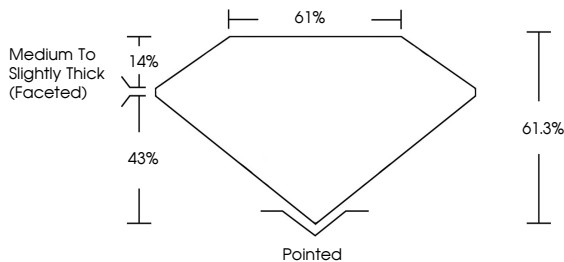

**ELECTRONIC COPY**

LG814641136  
Report verification at igi.org

July 2, 2026  
IGI Report Number **LG814641136**  
Description **LABORATORY GROWN DIAMOND**  
Shape and Cutting Style **OVAL BRILLIANT**  
Measurements **10.32 X 7.19 X 4.41 MM**

**GRADING RESULTS**  
Carat Weight **2.05 CARATS**  
Color Grade **E**  
Clarity Grade **VS 1**

**ADDITIONAL GRADING INFORMATION**  
Polish **EXCELLENT**  
Symmetry **EXCELLENT**  
Fluorescence **NONE**  
Inscription(s) **IGI LG814641136**  
Comments: This Laboratory Grown Diamond was created by Chemical Vapor Deposition (CVD) growth process. Type IIa

July 2, 2026  
IGI Report No LG814641136  
**OVAL BRILLIANT**  
Carat Weight **2.05 CARATS**  
Color Grade **E**  
Clarity Grade **VS 1**  
Depth **61.3%**  
Table **61%**  
Girdle **Medium to Slightly Thick (Faceted)**  
Culet **Pointed**  
Polish **EXCELLENT**  
Symmetry **EXCELLENT**  
Fluorescence **NONE**  
Inscription(s) **IGI LG814641136**  
Comments: This Laboratory Grown Diamond was created by Chemical Vapor Deposition (CVD) growth process. Type IIa

Sample Image Used

**PROPORTIONS**

**CLARITY CHARACTERISTICS**

**KEY TO SYMBOLS**  
Red symbols indicate internal characteristics.  
Green symbols indicate external characteristics.

**COLOR**

|   |   |   |   |   |   |   |       |            |       |
|---|---|---|---|---|---|---|-------|------------|-------|
| D | E | F | G | H | I | J | Faint | Very Light | Light |
|---|---|---|---|---|---|---|-------|------------|-------|