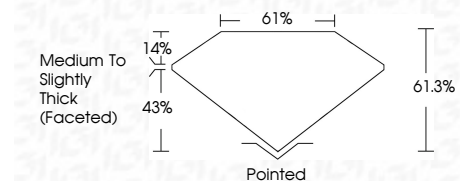

**ELECTRONIC COPY**

LG814641136  
Report verification at igi.org

July 2, 2026  
IGI Report Number **LG814641136**  
Description **LABORATORY GROWN DIAMOND**  
Shape and Cutting Style **OVAL BRILLIANT**  
Measurements **10.32 X 7.19 X 4.41 MM**

**GRADING RESULTS**  
Carat Weight **2.05 CARATS**  
Color Grade **E**  
Clarity Grade **VS 1**

**ADDITIONAL GRADING INFORMATION**  
Polish **EXCELLENT**  
Symmetry **EXCELLENT**  
Fluorescence **NONE**  
Inscription(s) **IGI LG814641136**  
Comments: This Laboratory Grown Diamond was created by Chemical Vapor Deposition (CVD) growth process. Type IIa

July 2, 2026  
IGI Report No LG814641136  
**OVAL BRILLIANT**  
Carat Weight **2.05 CARATS**  
Color Grade **E**  
Clarity Grade **VS 1**  
Depth **61.3%**  
Table **61%**  
Girdle **Medium to Slightly Thick (Faceted)**  
Culet **Pointed**  
Polish **EXCELLENT**  
Symmetry **EXCELLENT**  
Fluorescence **NONE**  
Inscription(s) **IGI LG814641136**  
Comments: This Laboratory Grown Diamond was created by Chemical Vapor Deposition (CVD) growth process. Type IIa