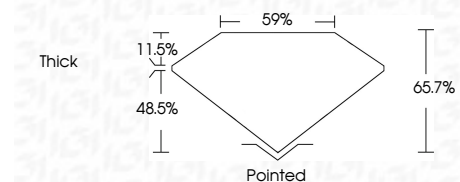

ELECTRONIC COPY

LG814630009
Report verification at igi.org

July 1, 2026
IGI Report Number **LG814630009**
Description **LABORATORY GROWN DIAMOND**
Shape and Cutting Style **CUT CORNERED
RECTANGULAR MODIFIED
BRILLIANT**
Measurements **9.97 X 6.74 X 4.43 MM**

GRADING RESULTS

Carat Weight **2.91 CARATS**
Color Grade **FANCY VIVID PINK**
Clarity Grade **VS 2**

ADDITIONAL GRADING INFORMATION

Polish **VERY GOOD**
Symmetry **EXCELLENT**
Fluorescence **SLIGHT**
Inscription(s) **IGI LG814630009**
Comments: This Laboratory Grown Diamond was created by Chemical Vapor Deposition (CVD) growth process. Indications of post-growth treatment.

July 1, 2026
IGI Report No LG814630009
CUT CORNERED RECT. MODIFIED BRILLIANT
9.97 X 6.74 X 4.43 MM
2.91 CARATS
FANCY VIVID PINK
VS 2
65.7%
59%
Thick
Pointed
Polish **VERY GOOD**
Symmetry **EXCELLENT**
Fluorescence **SLIGHT**
Inscription(s) **IGI LG814630009**
Comments: This Laboratory Grown Diamond was created by Chemical Vapor Deposition (CVD) growth process. Indications of post-growth treatment.

GRADING RESULTS

Carat Weight **2.91 CARATS**
Color Grade **FANCY VIVID PINK**
Clarity Grade **VS 2**

ADDITIONAL GRADING INFORMATION

Polish **VERY GOOD**
Symmetry **EXCELLENT**
Fluorescence **SLIGHT**
Inscription(s) **IGI LG814630009**