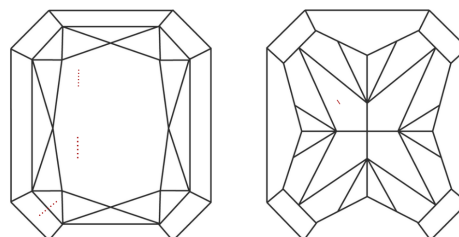

CLARITY CHARACTERISTICS

KEY TO SYMBOLS

Red symbols indicate internal characteristics.
Green symbols indicate external characteristics.

COLOR

D E F G H I J Faint Very Light Light

CLARITY

FL	IF	VS¹⁻²	VS¹⁻²	SI¹⁻²	I¹⁻³
Flawless	Internally Flawless	Very Very Slightly Included	Very Slightly Included	Slightly Included	Included