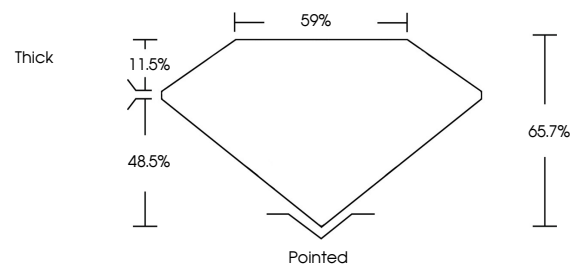

GRADING RESULTS

Carat Weight **2.91 CARATS**
Color Grade **FANCY VIVID PINK**
Clarity Grade **VS 2**

ADDITIONAL GRADING INFORMATION

Polish **VERY GOOD**
Symmetry **EXCELLENT**
Fluorescence **SLIGHT**
Inscription(s) **IGI LG814630009**

Comments: This Laboratory Grown Diamond was created by Chemical Vapor Deposition (CVD) growth process. Indications of post-growth treatment.

PROPORTIONS

CLARITY CHARACTERISTICS

KEY TO SYMBOLS

Red symbols indicate internal characteristics.
Green symbols indicate external characteristics.