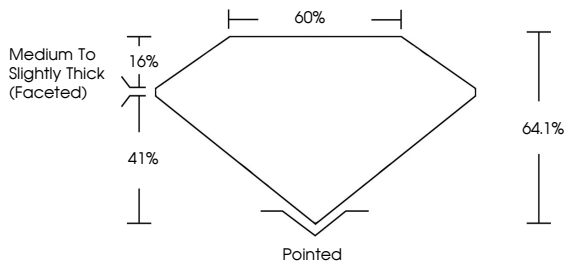

PROPORTIONS