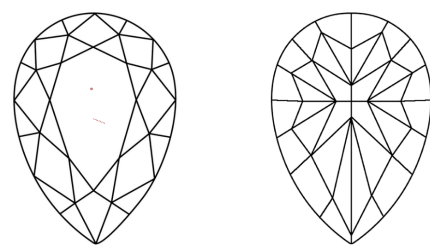

CLARITY CHARACTERISTICS

KEY TO SYMBOLS
Red symbols indicate internal characteristics.
Green symbols indicate external characteristics.