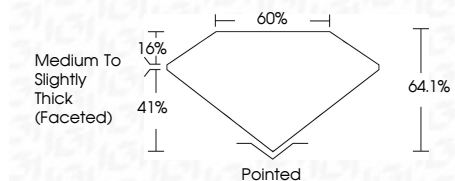

ELECTRONIC COPY

LG814624204
Report verification at igi.org

June 30, 2026
IGI Report Number **LG814624204**
Description **LABORATORY GROWN DIAMOND**
Shape and Cutting Style **PEAR MODIFIED BRILLIANT**
Measurements **10.71 X 6.55 X 4.20 MM**

GRADING RESULTS
Carat Weight **2.09 CARATS**
Color Grade **FANCY VIVID PINK**
Clarity Grade **VS 1**

ADDITIONAL GRADING INFORMATION
Polish **EXCELLENT**
Symmetry **EXCELLENT**
Fluorescence **STRONG**
Inscription(s) **(IGI) LG814624204**
Comments: This Laboratory Grown Diamond was created by Chemical Vapor Deposition (CVD) growth process. Indications of post-growth treatment.

June 30, 2026
IGI Report No LG814624204
PEAR MODIFIED BRILLIANT
10.71 X 6.55 X 4.20 MM
2.09 CARATS
FANCY VIVID PINK
VS 1
64.1%
60%
Medium to Slightly Thick (Faceted)
Pointed
EXCELLENT
EXCELLENT
STRONG
(IGI) LG814624204
Comments: This Laboratory Grown Diamond was created by Chemical Vapor Deposition (CVD) growth process. Indications of post-growth treatment.

GRADING RESULTS
Carat Weight **2.09 CARATS**
Color Grade **FANCY VIVID PINK**
Clarity Grade **VS 1**

ADDITIONAL GRADING INFORMATION
Polish **EXCELLENT**
Symmetry **EXCELLENT**
Fluorescence **STRONG**
Inscription(s) **(IGI) LG814624204**