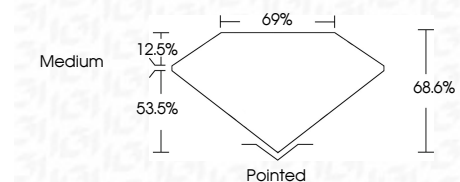

**ELECTRONIC COPY**

LG813693569  
Report verification at igi.org

June 29, 2026  
IGI Report Number **LG813693569**  
Description **LABORATORY GROWN DIAMOND**  
Shape and Cutting Style **PRINCESS CUT**  
Measurements **8.04 X 8.02 X 5.50 MM**

**GRADING RESULTS**  
Carat Weight **3.06 CARATS**  
Color Grade **F**  
Clarity Grade **VS 1**

**ADDITIONAL GRADING INFORMATION**  
Polish **EXCELLENT**  
Symmetry **EXCELLENT**  
Fluorescence **NONE**  
Inscription(s) **IGI LG813693569**  
Comments: This Laboratory Grown Diamond was created by Chemical Vapor Deposition (CVD) growth process. Type IIa

June 29, 2026  
IGI Report No. LG813693569  
**PRINCESS CUT**  
8.04 X 8.02 X 5.50 MM  
3.06 CARATS  
F  
Color Grade  
VS 1  
Depth 53.5%  
Table 12.5%  
Width 69%  
Height 68.6%  
Medium  
Pointed  
EXCELLENT  
EXCELLENT  
NONE  
IGI LG813693569  
Inscription(s)  
Comments: This Laboratory Grown Diamond was created by Chemical Vapor Deposition (CVD) growth process. Type IIa

**GRADING RESULTS**  
Carat Weight **3.06 CARATS**  
Color Grade **F**  
Clarity Grade **VS 1**

**ADDITIONAL GRADING INFORMATION**  
Polish **EXCELLENT**  
Symmetry **EXCELLENT**  
Fluorescence **NONE**  
Inscription(s) **IGI LG813693569**