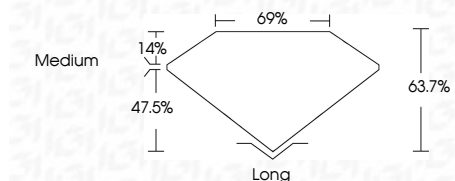

**ELECTRONIC COPY**

LG813691825  
Report verification at igi.org

June 30, 2026  
IGI Report Number **LG813691825**  
Description **LABORATORY GROWN DIAMOND**  
Shape and Cutting Style **EMERALD CUT**  
Measurements **7.30 X 4.93 X 3.14 MM**

**GRADING RESULTS**

Carat Weight **1.19 CARAT**  
Color Grade **E**  
Clarity Grade **VVS 2**

**ADDITIONAL GRADING INFORMATION**

Polish **EXCELLENT**  
Symmetry **EXCELLENT**  
Fluorescence **NONE**  
Inscription(s) **IGI LG813691825**  
Comments: This Laboratory Grown Diamond was created by Chemical Vapor Deposition (CVD) growth process. Type IIa

June 30, 2026  
IGI Report No. LG813691825  
**EMERALD CUT**  
7.30 X 4.93 X 3.14 MM  
1.19 CARAT  
Color Grade **E**  
Clarity Grade **VVS 2**  
Depth **63.7%**  
Table **69%**  
Girdle **Medium**  
Culet **Long**  
Polish **EXCELLENT**  
Symmetry **EXCELLENT**  
Fluorescence **NONE**  
Inscription(s) **IGI LG813691825**  
Comments: This Laboratory Grown Diamond was created by Chemical Vapor Deposition (CVD) growth process. Type IIa

June 30, 2026  
IGI Report Number **LG813691825**  
Description **LABORATORY GROWN DIAMOND**  
Shape and Cutting Style **EMERALD CUT**  
Measurements **7.30 X 4.93 X 3.14 MM**

**GRADING RESULTS**

Carat Weight **1.19 CARAT**  
Color Grade **E**  
Clarity Grade **VVS 2**