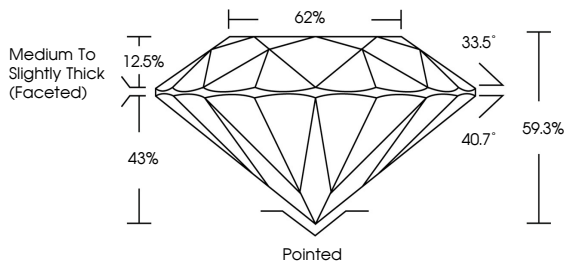

GRADING RESULTS

Carat Weight **1.04 CARAT**
Color Grade **D**
Clarity Grade **VVS 2**
Cut Grade **EXCELLENT**

ADDITIONAL GRADING INFORMATION

Polish **EXCELLENT**
Symmetry **EXCELLENT**
Fluorescence **NONE**
Inscription(s) **IGI LG813669662**
Comments: This Laboratory Grown Diamond was created by Chemical Vapor Deposition (CVD) growth process. Type IIa

June 30, 2026
IGI Report No. LG813669662
ROUND BRILLIANT
6.57 - 6.60 X 3.91 MM
1.04 CARAT
Color Grade **D**
Clarity Grade **VVS 2**
Cut Grade **EXCELLENT**
Depth **62%**
Table **33.5°**
Crown **40.7°**
Pavilion **43%**
Girdle **Medium To Slightly Thick (Faceted)**
Culet **Pointed**
Polish **EXCELLENT**
Symmetry **EXCELLENT**
Fluorescence **NONE**
Inscriptions(s) **IGI LG813669662**
Comments: This Laboratory Grown Diamond was created by Chemical Vapor Deposition (CVD) growth process. Type IIa

June 30, 2026
IGI Report Number **LG813669662**
Description **LABORATORY GROWN DIAMOND**
Shape and Cutting Style **ROUND BRILLIANT**
Measurements **6.57 - 6.60 X 3.91 MM**

GRADING RESULTS

Carat Weight **1.04 CARAT**
Color Grade **D**
Clarity Grade **VVS 2**
Cut Grade **EXCELLENT**

PROPORTIONS

CLARITY CHARACTERISTICS

KEY TO SYMBOLS

Red symbols indicate internal characteristics.
Green symbols indicate external characteristics.

Sample Image Used

COLOR

D E F G H I J Faint Very Light Light