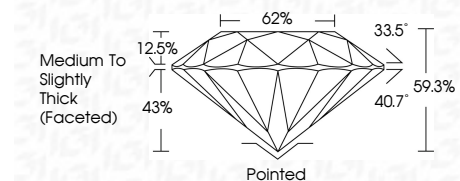

ELECTRONIC COPY

LG813669662
Report verification at igi.org

June 30, 2026
IGI Report Number **LG813669662**
Description **LABORATORY GROWN DIAMOND**
Shape and Cutting Style **ROUND BRILLIANT**
Measurements **6.57 - 6.60 X 3.91 MM**

GRADING RESULTS

Carat Weight **1.04 CARAT**
Color Grade **D**
Clarity Grade **VVS 2**
Cut Grade **EXCELLENT**

ADDITIONAL GRADING INFORMATION

Polish **EXCELLENT**
Symmetry **EXCELLENT**
Fluorescence **NONE**
Inscription(s) **IGI LG813669662**
Comments: This Laboratory Grown Diamond was created by Chemical Vapor Deposition (CVD) growth process. Type IIa

June 30, 2026
IGI Report No. LG813669662
ROUND BRILLIANT
6.57 - 6.60 X 3.91 MM
1.04 CARAT
Color Grade **D**
Clarity Grade **VVS 2**
Cut Grade **EXCELLENT**
Depth **62%**
Table **33.5°**
Crown **40.7°**
Pavilion **43%**
Girdle **Medium To Slightly Thick (Faceted)**
Culet **Pointed**
Polish **EXCELLENT**
Symmetry **EXCELLENT**
Fluorescence **NONE**
Inscriptions(s) **IGI LG813669662**
Comments: This Laboratory Grown Diamond was created by Chemical Vapor Deposition (CVD) growth process. Type IIa

June 30, 2026
IGI Report Number **LG813669662**
Description **LABORATORY GROWN DIAMOND**
Shape and Cutting Style **ROUND BRILLIANT**
Measurements **6.57 - 6.60 X 3.91 MM**

GRADING RESULTS

Carat Weight **1.04 CARAT**
Color Grade **D**
Clarity Grade **VVS 2**
Cut Grade **EXCELLENT**