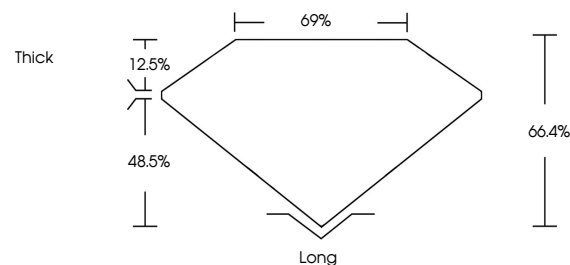

June 25, 2026
IGI Report No LG813632712
EMERALD CUT
11.89 X 7.95 X 5.28 MM
5.00 CARATS
Color Grade **F**
Clarity Grade **VS 1**
Depth **66.4%**
Table **69%**
Girdle **Thick**
Culet **Long**
Polish **EXCELLENT**
Symmetry **EXCELLENT**
Fluorescence **NONE**
Inscription(s) **IGI LG813632712**
Comments: This Laboratory Grown Diamond was created by Chemical Vapor Deposition (CVD) growth process. Type IIa

June 25, 2026
IGI Report Number **LG813632712**
Description **LABORATORY GROWN DIAMOND**
Shape and Cutting Style **EMERALD CUT**
Measurements **11.89 X 7.95 X 5.28 MM**

GRADING RESULTS

Carat Weight **5.00 CARATS**
Color Grade **F**
Clarity Grade **VS 1**

PROPORTIONS

Sample Image Used

CLARITY CHARACTERISTICS

KEY TO SYMBOLS

Red symbols indicate internal characteristics.
Green symbols indicate external characteristics.

COLOR

D E F G H I J Faint Very Light Light