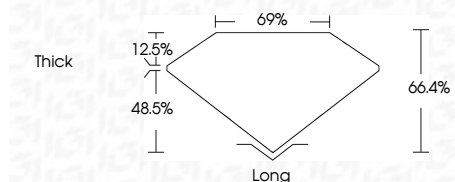

ELECTRONIC COPY

LG813632712
Report verification at igi.org

June 25, 2026
IGI Report Number **LG813632712**
Description **LABORATORY GROWN DIAMOND**
Shape and Cutting Style **EMERALD CUT**
Measurements **11.89 X 7.95 X 5.28 MM**

GRADING RESULTS

Carat Weight **5.00 CARATS**
Color Grade **F**
Clarity Grade **VS 1**

ADDITIONAL GRADING INFORMATION

Polish **EXCELLENT**
Symmetry **EXCELLENT**
Fluorescence **NONE**
Inscription(s) **IGI LG813632712**
Comments: This Laboratory Grown Diamond was created by Chemical Vapor Deposition (CVD) growth process. Type IIa

June 25, 2026
IGI Report No LG813632712
EMERALD CUT
11.89 X 7.95 X 5.28 MM
5.00 CARATS
Color Grade **F**
Clarity Grade **VS 1**
Depth **66.4%**
Table **69%**
Girdle **Thick**
Culet **Long**
Polish **EXCELLENT**
Symmetry **EXCELLENT**
Fluorescence **NONE**
Inscription(s) **IGI LG813632712**
Comments: This Laboratory Grown Diamond was created by Chemical Vapor Deposition (CVD) growth process. Type IIa

June 25, 2026
IGI Report Number **LG813632712**
Description **LABORATORY GROWN DIAMOND**
Shape and Cutting Style **EMERALD CUT**
Measurements **11.89 X 7.95 X 5.28 MM**

GRADING RESULTS

Carat Weight **5.00 CARATS**
Color Grade **F**
Clarity Grade **VS 1**