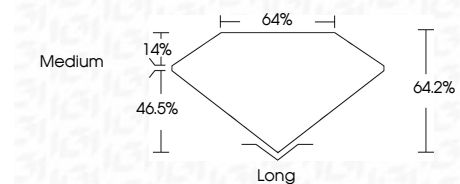

**ELECTRONIC COPY**

LG813632116  
Report verification at igi.org

June 24, 2026  
IGI Report Number **LG813632116**  
Description **LABORATORY GROWN DIAMOND**  
Shape and Cutting Style **EMERALD CUT**  
Measurements **7.11 X 4.69 X 3.01 MM**

**GRADING RESULTS**

Carat Weight **1.05 CARAT**  
Color Grade **E**  
Clarity Grade **VVS 2**

**ADDITIONAL GRADING INFORMATION**

Polish **EXCELLENT**  
Symmetry **EXCELLENT**  
Fluorescence **NONE**  
Inscription(s) **IGI LG813632116**  
Comments: This Laboratory Grown Diamond was created by Chemical Vapor Deposition (CVD) growth process. Type IIa

**IGI**

June 24, 2026  
IGI Report No. LG813632116  
**EMERALD CUT**  
1.05 CARAT **E**  
7.11 X 4.69 X 3.01 MM  
Carat Weight  
Color Grade  
Clarity Grade  
Depth  
Table  
Girdle  
Medium  
Long  
Culet  
Polish  
Symmetry  
Fluorescence  
Inscription(s)  
**EXCELLENT**  
**EXCELLENT**  
**NONE**  
**IGI LG813632116**  
Comments: This Laboratory Grown Diamond was created by Chemical Vapor Deposition (CVD) growth process. Type IIa

June 24, 2026  
IGI Report Number **LG813632116**  
Description **LABORATORY GROWN DIAMOND**  
Shape and Cutting Style **EMERALD CUT**  
Measurements **7.11 X 4.69 X 3.01 MM**

**GRADING RESULTS**

Carat Weight **1.05 CARAT**  
Color Grade **E**  
Clarity Grade **VVS 2**