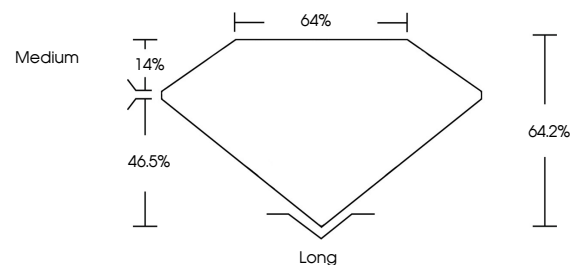

**IGI**

June 24, 2026  
IGI Report No. LG813632116  
**EMERALD CUT**  
1.05 CARAT **E**  
7.11 X 4.69 X 3.01 MM  
Carat Weight  
Color Grade  
Clarity Grade  
Depth  
Table  
Girdle  
Medium  
Long  
Culet  
Polish  
Symmetry  
Fluorescence  
Inscription(s)  
**EXCELLENT**  
**EXCELLENT**  
**NONE**  
**IGI LG813632116**  
Comments: This Laboratory Grown Diamond was created by Chemical Vapor Deposition (CVD) growth process. Type IIa

June 24, 2026  
IGI Report Number **LG813632116**  
Description **LABORATORY GROWN DIAMOND**  
Shape and Cutting Style **EMERALD CUT**  
Measurements **7.11 X 4.69 X 3.01 MM**

**GRADING RESULTS**

Carat Weight **1.05 CARAT**  
Color Grade **E**  
Clarity Grade **VVS 2**

**PROPORTIONS**

Sample Image Used

**CLARITY CHARACTERISTICS**

**KEY TO SYMBOLS**

Red symbols indicate internal characteristics.  
Green symbols indicate external characteristics.

**COLOR**

D E F G H I J Faint Very Light Light