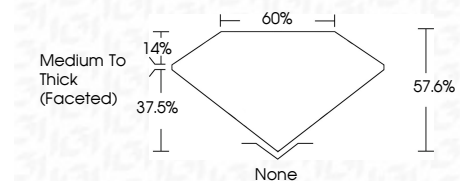

ELECTRONIC COPY

LG813626010
Report verification at igi.org

June 29, 2026
IGI Report Number **LG813626010**
Description **LABORATORY GROWN DIAMOND**

Shape and Cutting Style **PEAR MODIFIED BRILLIANT**
Measurements **9.45 X 6.08 X 3.50 MM**

GRADING RESULTS
Carat Weight **1.39 CARAT**
Color Grade **FANCY VIVID GREEN**
Clarity Grade **VVS 2**

ADDITIONAL GRADING INFORMATION
Polish **EXCELLENT**
Symmetry **EXCELLENT**
Fluorescence **NONE**
Inscription(s) **IGI LG813626010**
Comments: This Laboratory Grown Diamond was created by Chemical Vapor Deposition (CVD) growth process. Indications of post-growth treatment.

June 29, 2026
IGI Report No. LG813626010
PEAR MODIFIED BRILLIANT
9.45 X 6.08 X 3.50 MM
1.39 CARAT
Color Grade **FANCY VIVID GREEN**
Clarity Grade **VVS 2**
Depth **37.5%**
Table **14%**
Girdle **Medium To Thick (Faceted)**
Culet **None**
Polish **EXCELLENT**
Symmetry **EXCELLENT**
Fluorescence **NONE**
Inscription(s) **IGI LG813626010**
Comments: This Laboratory Grown Diamond was created by Chemical Vapor Deposition (CVD) growth process. Indications of post-growth treatment.

June 29, 2026
IGI Report Number **LG813626010**
Description **LABORATORY GROWN DIAMOND**
Shape and Cutting Style **PEAR MODIFIED BRILLIANT**
Measurements **9.45 X 6.08 X 3.50 MM**

GRADING RESULTS
Carat Weight **1.39 CARAT**
Color Grade **FANCY VIVID GREEN**
Clarity Grade **VVS 2**