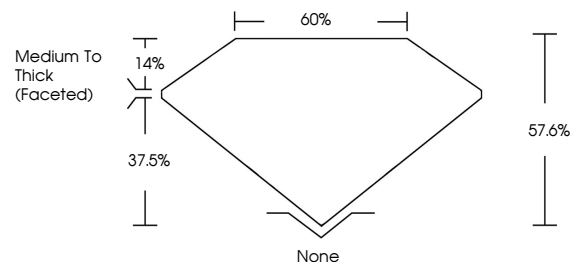

PROPORTIONS