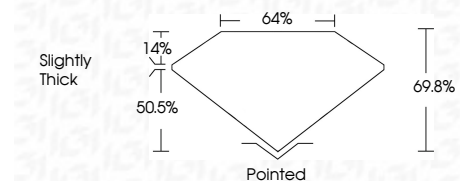

ELECTRONIC COPY

LG812628746
Report verification at igi.org

June 24, 2026

IGI Report Number **LG812628746**

Description **LABORATORY GROWN DIAMOND**

Shape and Cutting Style **CUT CORNERED
RECTANGULAR MODIFIED
BRILLIANT**

Measurements **10.45 X 6.99 X 4.88 MM**

GRADING RESULTS

Carat Weight **3.05 CARATS**

Color Grade **E**

Clarity Grade **VVS 1**

ADDITIONAL GRADING INFORMATION

Polish **EXCELLENT**

Symmetry **EXCELLENT**

Fluorescence **NONE**

Inscription(s) **IGI LG812628746**

Comments: This Laboratory Grown Diamond was created by Chemical Vapor Deposition (CVD) growth process. Type IIa

June 24, 2026	IGI Report No LG812628746	CUT CORNERED RECT. MODIFIED BRILLIANT	10.45 X 6.99 X 4.88 MM	3.05 CARATS	E	VVS 1	50.5%	14%	Slightly Thick	Pointed	EXCELLENT	EXCELLENT	NONE	IGI LG812628746
Carat Weight	Color Grade	Clarity Grade	Table	Depth	Graile	Culet	Polish	Symmetry	Fluorescence	Inscription(s)	Comments: This Laboratory Grown Diamond was created by Chemical Vapor Deposition (CVD) growth process. Type IIa			

GRADING RESULTS
Carat Weight **3.05 CARATS**
Color Grade **E**
Clarity Grade **VVS 1**

ADDITIONAL GRADING INFORMATION
Polish **EXCELLENT**
Symmetry **EXCELLENT**
Fluorescence **NONE**
Inscription(s) **IGI LG812628746**