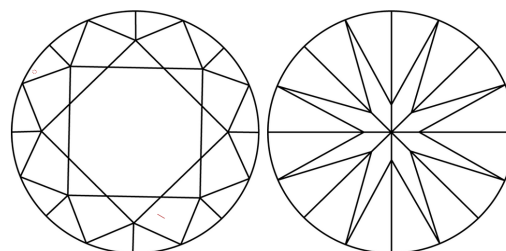

CLARITY CHARACTERISTICS

KEY TO SYMBOLS

Red symbols indicate internal characteristics.
Green symbols indicate external characteristics.

COLOR

D E F G H I J Faint Very Light Light

CLARITY

FL	IF	VS¹⁻²	VS¹⁻²	SI¹⁻²	I¹⁻³
Flawless	Internally Flawless	Very Very Slightly Included	Very Slightly Included	Slightly Included	Included