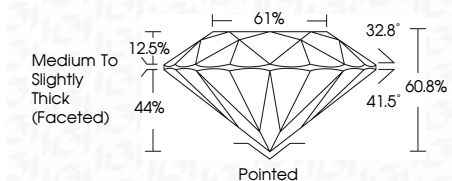

ELECTRONIC COPY

LG812623511
Report verification at igi.org

June 22, 2026
IGI Report Number **LG812623511**
Description **LABORATORY GROWN DIAMOND**
Shape and Cutting Style **ROUND BRILLIANT**
Measurements **7.40 - 7.45 X 4.51 MM**

GRADING RESULTS

Carat Weight **1.53 CARAT**
Color Grade **E**
Clarity Grade **VS 1**
Cut Grade **EXCELLENT**

ADDITIONAL GRADING INFORMATION

Polish **EXCELLENT**
Symmetry **EXCELLENT**
Fluorescence **NONE**
Inscription(s) **IGI LG812623511**
Comments: This Laboratory Grown Diamond was created by Chemical Vapor Deposition (CVD) growth process. Type IIa

IGI

June 22, 2026
IGI Report No LG812623511
ROUND BRILLIANT
7.40 - 7.45 X 4.51 MM
1.53 CARAT
E
VS 1
EXCELLENT
60.8%
61%
Medium To Slightly Thick (Faceted)
Pointed
EXCELLENT
EXCELLENT
NONE
IGI LG812623511
Comments: This Laboratory Grown Diamond was created by Chemical Vapor Deposition (CVD) growth process. Type IIa

LABORATORY GROWN DIAMOND REPORT

June 22, 2026
IGI Report Number **LG812623511**
Description **LABORATORY GROWN DIAMOND**
Shape and Cutting Style **ROUND BRILLIANT**
Measurements **7.40 - 7.45 X 4.51 MM**