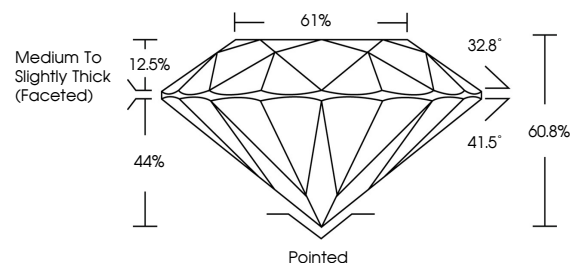

LABORATORY GROWN DIAMOND REPORT

June 22, 2026
IGI Report Number **LG812623511**
Description **LABORATORY GROWN DIAMOND**
Shape and Cutting Style **ROUND BRILLIANT**
Measurements **7.40 - 7.45 X 4.51 MM**

GRADING RESULTS

Carat Weight **1.53 CARAT**
Color Grade **E**
Clarity Grade **VS 1**
Cut Grade **EXCELLENT**

ADDITIONAL GRADING INFORMATION

Polish **EXCELLENT**
Symmetry **EXCELLENT**
Fluorescence **NONE**
Inscription(s) **IGI LG812623511**

Comments: This Laboratory Grown Diamond was created by Chemical Vapor Deposition (CVD) growth process. Type IIa

PROPORTIONS

Sample Image Used

CLARITY CHARACTERISTICS

KEY TO SYMBOLS

Red symbols indicate internal characteristics.
Green symbols indicate external characteristics.