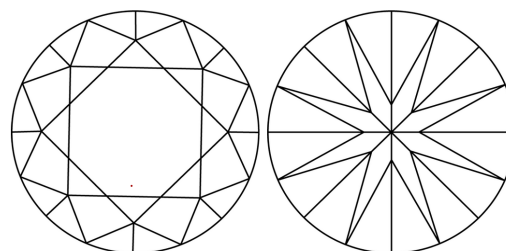

CLARITY CHARACTERISTICS

KEY TO SYMBOLS

Red symbols indicate internal characteristics.
Green symbols indicate external characteristics.