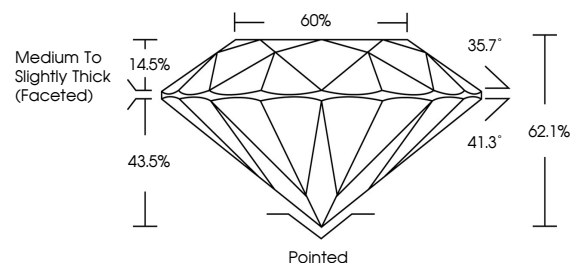

June 22, 2026
IGI Report No LG812623321
ROUND BRILLIANT
6.51 - 6.53 X 4.05 MM
1.08 CARAT
Color Grade **D**
Clarity Grade **VVS 2**
Cut Grade **IDEAL**
Depth **62.1%**
Table **60%**
Girdle **Medium To Slightly Thick (Faceted)**
Culet **Pointed**
Polish **EXCELLENT**
Symmetry **EXCELLENT**
Fluorescence **NONE**
Inscription(s) **IGI LG812623321**
Comments: This Laboratory Grown Diamond was created by Chemical Vapor Deposition (CVD) growth process. Type IIa

LABORATORY GROWN DIAMOND REPORT

June 22, 2026
IGI Report Number **LG812623321**
Description **LABORATORY GROWN DIAMOND**
Shape and Cutting Style **ROUND BRILLIANT**
Measurements **6.51 - 6.53 X 4.05 MM**

GRADING RESULTS

Carat Weight **1.08 CARAT**
Color Grade **D**
Clarity Grade **VVS 2**
Cut Grade **IDEAL**

ADDITIONAL GRADING INFORMATION

Polish **EXCELLENT**
Symmetry **EXCELLENT**
Fluorescence **NONE**
Inscription(s) **IGI LG812623321**

Comments: This Laboratory Grown Diamond was created by Chemical Vapor Deposition (CVD) growth process. Type IIa

PROPORTIONS

CLARITY CHARACTERISTICS

KEY TO SYMBOLS

Red symbols indicate internal characteristics.
Green symbols indicate external characteristics.