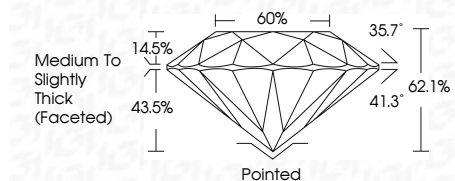

ELECTRONIC COPY

LG812623321
Report verification at igi.org

June 22, 2026
IGI Report Number **LG812623321**
Description **LABORATORY GROWN DIAMOND**
Shape and Cutting Style **ROUND BRILLIANT**
Measurements **6.51 - 6.53 X 4.05 MM**

GRADING RESULTS

Carat Weight **1.08 CARAT**
Color Grade **D**
Clarity Grade **VVS 2**
Cut Grade **IDEAL**

ADDITIONAL GRADING INFORMATION

Polish **EXCELLENT**
Symmetry **EXCELLENT**
Fluorescence **NONE**
Inscription(s) **IGI LG812623321**
Comments: This Laboratory Grown Diamond was created by Chemical Vapor Deposition (CVD) growth process. Type IIa

June 22, 2026
IGI Report No LG812623321
ROUND BRILLIANT
6.51 - 6.53 X 4.05 MM
1.08 CARAT
Color Grade **D**
Clarity Grade **VVS 2**
Cut Grade **IDEAL**
Depth **62.1%**
Table **60%**
Girdle **Medium To Slightly Thick (Faceted)**
Culet **Pointed**
Polish **EXCELLENT**
Symmetry **EXCELLENT**
Fluorescence **NONE**
Inscription(s) **IGI LG812623321**
Comments: This Laboratory Grown Diamond was created by Chemical Vapor Deposition (CVD) growth process. Type IIa

GRADING RESULTS

Carat Weight **1.08 CARAT**
Color Grade **D**
Clarity Grade **VVS 2**
Cut Grade **IDEAL**

ADDITIONAL GRADING INFORMATION

Polish **EXCELLENT**
Symmetry **EXCELLENT**
Fluorescence **NONE**
Inscription(s) **IGI LG812623321**