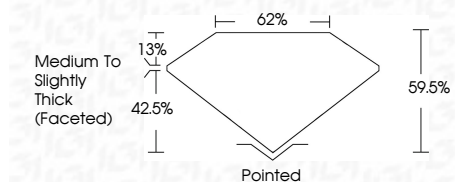

**ELECTRONIC COPY**

LG812604925  
Report verification at igi.org

June 20, 2026  
IGI Report Number **LG812604925**  
Description **LABORATORY GROWN DIAMOND**  
Shape and Cutting Style **MARQUISE BRILLIANT**  
Measurements **10.72 X 5.41 X 3.22 MM**

**GRADING RESULTS**  
Carat Weight **1.05 CARAT**  
Color Grade **D**  
Clarity Grade **VVS 2**

**ADDITIONAL GRADING INFORMATION**  
Polish **EXCELLENT**  
Symmetry **EXCELLENT**  
Fluorescence **NONE**  
Inscription(s) **IGI LG812604925**  
Comments: This Laboratory Grown Diamond was created by Chemical Vapor Deposition (CVD) growth process. Type IIa

June 20, 2026  
IGI Report No LG812604925  
**MARQUISE BRILLIANT**  
10.72 X 5.41 X 3.22 MM  
1.05 CARAT  
D  
VVS 2  
69.6%  
62%  
Medium to Slightly Thick (Faceted)  
Pointed  
EXCELLENT  
EXCELLENT  
NONE  
IGI LG812604925  
Comments: This Laboratory Grown Diamond was created by Chemical Vapor Deposition (CVD) growth process. Type IIa

June 20, 2026  
IGI Report Number **LG812604925**  
Description **LABORATORY GROWN DIAMOND**  
Shape and Cutting Style **MARQUISE BRILLIANT**  
Measurements **10.72 X 5.41 X 3.22 MM**  
**GRADING RESULTS**  
Carat Weight **1.05 CARAT**  
Color Grade **D**  
Clarity Grade **VVS 2**  
**ADDITIONAL GRADING INFORMATION**  
Polish **EXCELLENT**  
Symmetry **EXCELLENT**  
Fluorescence **NONE**  
Inscription(s) **IGI LG812604925**