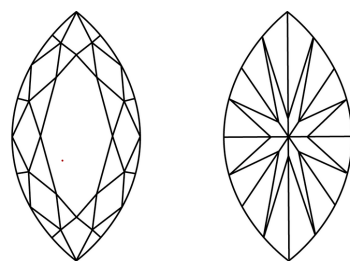

June 20, 2026  
IGI Report Number **LG812604925**  
Description **LABORATORY GROWN DIAMOND**  
Shape and Cutting Style **MARQUISE BRILLIANT**  
Measurements **10.72 X 5.41 X 3.22 MM**  
**GRADING RESULTS**  
Carat Weight **1.05 CARAT**  
Color Grade **D**  
Clarity Grade **VVS 2**  
**ADDITIONAL GRADING INFORMATION**  
Polish **EXCELLENT**  
Symmetry **EXCELLENT**  
Fluorescence **NONE**  
Inscription(s) **IGI LG812604925**

Comments: This Laboratory Grown Diamond was created by Chemical Vapor Deposition (CVD) growth process. Type IIa

**PROPORTIONS**

Sample Image Used

**CLARITY CHARACTERISTICS**

**KEY TO SYMBOLS**  
Red symbols indicate internal characteristics.  
Green symbols indicate external characteristics.