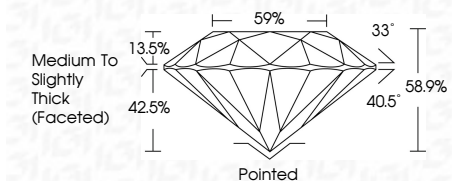

ELECTRONIC COPY

LG811690826
Report verification at igi.org

June 22, 2026
IGI Report Number **LG811690826**
Description **LABORATORY GROWN DIAMOND**
Shape and Cutting Style **ROUND BRILLIANT**
Measurements **7.47 - 7.53 X 4.42 MM**

GRADING RESULTS

Carat Weight **1.50 CARAT**
Color Grade **F**
Clarity Grade **VVS 2**
Cut Grade **IDEAL**

ADDITIONAL GRADING INFORMATION

Polish **EXCELLENT**
Symmetry **EXCELLENT**
Fluorescence **NONE**
Inscription(s) **IGI LG811690826**
Comments: This Laboratory Grown Diamond was created by Chemical Vapor Deposition (CVD) growth process. Type IIa

June 22, 2026
IGI Report No LG811690826
ROUND BRILLIANT
7.47 - 7.53 X 4.42 MM
1.50 CARAT
Color Grade **F**
Clarity Grade **VVS 2**
Cut Grade **IDEAL**
Depth **58.9%**
Table **59%**
Girdle **Medium To Slightly Thick (Faceted)**
Culet **Pointed**
Polish **EXCELLENT**
Symmetry **EXCELLENT**
Fluorescence **NONE**
Inscription(s) **IGI LG811690826**
Comments: This Laboratory Grown Diamond was created by Chemical Vapor Deposition (CVD) growth process. Type IIa

LABORATORY GROWN DIAMOND REPORT

June 22, 2026
IGI Report Number **LG811690826**
Description **LABORATORY GROWN DIAMOND**
Shape and Cutting Style **ROUND BRILLIANT**
Measurements **7.47 - 7.53 X 4.42 MM**