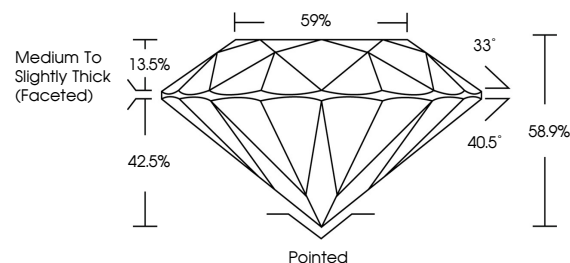

GRADING RESULTS

Carat Weight **1.50 CARAT**
Color Grade **F**
Clarity Grade **VVS 2**
Cut Grade **IDEAL**

ADDITIONAL GRADING INFORMATION

Polish **EXCELLENT**
Symmetry **EXCELLENT**
Fluorescence **NONE**
Inscription(s) **IGI LG811690826**
Comments: This Laboratory Grown Diamond was created by Chemical Vapor Deposition (CVD) growth process. Type IIa

June 22, 2026
IGI Report No LG811690826
ROUND BRILLIANT
7.47 - 7.53 X 4.42 MM
1.50 CARAT
Color Grade **F**
Clarity Grade **VVS 2**
Cut Grade **IDEAL**
Depth **58.9%**
Table **59%**
Girdle **Medium To Slightly Thick (Faceted)**
Culet **Pointed**
Polish **EXCELLENT**
Symmetry **EXCELLENT**
Fluorescence **NONE**
Inscription(s) **IGI LG811690826**
Comments: This Laboratory Grown Diamond was created by Chemical Vapor Deposition (CVD) growth process. Type IIa

GRADING RESULTS

Carat Weight **1.50 CARAT**
Color Grade **F**
Clarity Grade **VVS 2**
Cut Grade **IDEAL**

ADDITIONAL GRADING INFORMATION

Polish **EXCELLENT**
Symmetry **EXCELLENT**
Fluorescence **NONE**
Inscription(s) **IGI LG811690826**

Comments: This Laboratory Grown Diamond was created by Chemical Vapor Deposition (CVD) growth process. Type IIa

PROPORTIONS

CLARITY CHARACTERISTICS

KEY TO SYMBOLS

Red symbols indicate internal characteristics.
Green symbols indicate external characteristics.