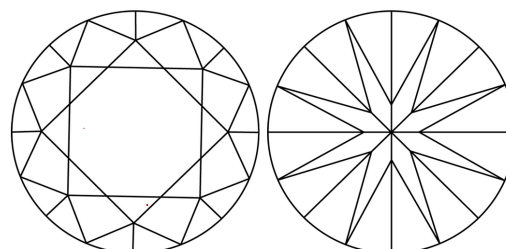

CLARITY CHARACTERISTICS

KEY TO SYMBOLS

Red symbols indicate internal characteristics.
Green symbols indicate external characteristics.