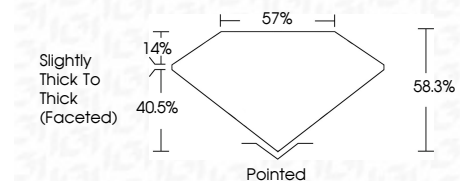

**ELECTRONIC COPY**

LG811669519  
Report verification at igi.org

June 23, 2026  
IGI Report Number **LG811669519**  
Description **LABORATORY GROWN DIAMOND**  
Shape and Cutting Style **HEART BRILLIANT**  
Measurements **10.55 X 11.78 X 6.87 MM**

**GRADING RESULTS**  
Carat Weight **5.05 CARATS**  
Color Grade **E**  
Clarity Grade **VVS 2**

**ADDITIONAL GRADING INFORMATION**  
Polish **EXCELLENT**  
Symmetry **EXCELLENT**  
Fluorescence **NONE**  
Inscription(s) **IGI LG811669519**  
Comments: This Laboratory Grown Diamond was created by Chemical Vapor Deposition (CVD) growth process. Type IIa

June 23, 2026  
IGI Report No LG811669519  
HEART BRILLIANT  
10.55 X 11.78 X 6.87 MM  
5.05 CARATS  
E  
VVS 2  
58.3%  
40.5%  
57%  
Slightly Thick To Thick (Faceted)  
Pointed  
EXCELLENT  
EXCELLENT  
NONE  
IGI LG811669519  
Comments: This Laboratory Grown Diamond was created by Chemical Vapor Deposition (CVD) growth process. Type IIa

June 23, 2026  
IGI Report Number **LG811669519**  
Description **LABORATORY GROWN DIAMOND**  
Shape and Cutting Style **HEART BRILLIANT**  
Measurements **10.55 X 11.78 X 6.87 MM**

**GRADING RESULTS**  
Carat Weight **5.05 CARATS**  
Color Grade **E**  
Clarity Grade **VVS 2**