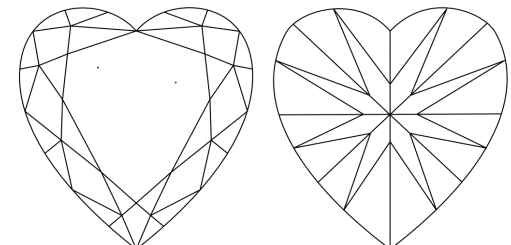

June 23, 2026  
IGI Report Number **LG811669519**  
Description **LABORATORY GROWN DIAMOND**  
Shape and Cutting Style **HEART BRILLIANT**  
Measurements **10.55 X 11.78 X 6.87 MM**

**GRADING RESULTS**  
Carat Weight **5.05 CARATS**  
Color Grade **E**  
Clarity Grade **VVS 2**

**PROPORTIONS**

**CLARITY CHARACTERISTICS**

**KEY TO SYMBOLS**  
Red symbols indicate internal characteristics.  
Green symbols indicate external characteristics.

Sample Image Used

**COLOR**

D	E	F	G	H	I	J	Faint	Very Light	Light
---	---	---	---	---	---	---	-------	------------	-------