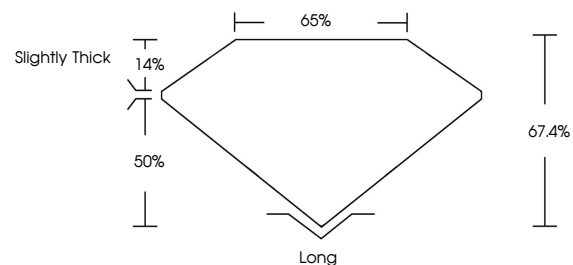

June 20, 2026  
IGI Report No LG811667348  
**EMERALD CUT**  
Carat Weight **1.05 CARAT**  
Color Grade **E**  
Clarity Grade **VVS 1**  
Table **67.4%**  
Depth **50%**  
Girdle **Slightly Thick**  
Culet **Long**  
Polish **EXCELLENT**  
Symmetry **EXCELLENT**  
Fluorescence **NONE**  
Inscription(s) **IGI LG811667348**  
Comments: This Laboratory Grown Diamond was created by Chemical Vapor Deposition (CVD) growth process. Type IIa

June 20, 2026  
IGI Report Number **LG811667348**  
Description **LABORATORY GROWN DIAMOND**  
Shape and Cutting Style **EMERALD CUT**  
Measurements **7.09 X 4.75 X 3.20 MM**

**GRADING RESULTS**

Carat Weight **1.05 CARAT**  
Color Grade **E**  
Clarity Grade **VVS 1**

**PROPORTIONS**

Sample Image Used

**CLARITY CHARACTERISTICS**

**KEY TO SYMBOLS**

Red symbols indicate internal characteristics.  
Green symbols indicate external characteristics.

**COLOR**

D E F G H I J Faint Very Light Light