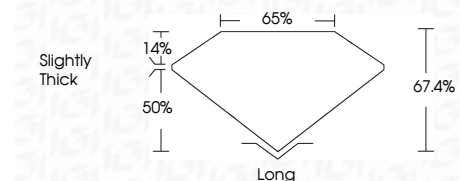

**ELECTRONIC COPY**

LG811667348  
Report verification at igi.org

June 20, 2026  
IGI Report Number **LG811667348**  
Description **LABORATORY GROWN DIAMOND**  
Shape and Cutting Style **EMERALD CUT**  
Measurements **7.09 X 4.75 X 3.20 MM**

**GRADING RESULTS**

Carat Weight **1.05 CARAT**  
Color Grade **E**  
Clarity Grade **VVS 1**

**ADDITIONAL GRADING INFORMATION**

Polish **EXCELLENT**  
Symmetry **EXCELLENT**  
Fluorescence **NONE**  
Inscription(s) **IGI LG811667348**  
Comments: This Laboratory Grown Diamond was created by Chemical Vapor Deposition (CVD) growth process. Type IIa

June 20, 2026  
IGI Report No LG811667348  
**EMERALD CUT**  
Carat Weight **1.05 CARAT**  
Color Grade **E**  
Clarity Grade **VVS 1**  
Table **67.4%**  
Depth **50%**  
Girdle **Slightly Thick**  
Culet **Long**  
Polish **EXCELLENT**  
Symmetry **EXCELLENT**  
Fluorescence **NONE**  
Inscription(s) **IGI LG811667348**  
Comments: This Laboratory Grown Diamond was created by Chemical Vapor Deposition (CVD) growth process. Type IIa

June 20, 2026  
IGI Report Number **LG811667348**  
Description **LABORATORY GROWN DIAMOND**  
Shape and Cutting Style **EMERALD CUT**  
Measurements **7.09 X 4.75 X 3.20 MM**

**GRADING RESULTS**

Carat Weight **1.05 CARAT**  
Color Grade **E**  
Clarity Grade **VVS 1**