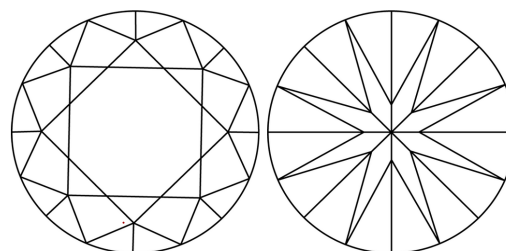

CLARITY CHARACTERISTICS

KEY TO SYMBOLS

Red symbols indicate internal characteristics.
Green symbols indicate external characteristics.