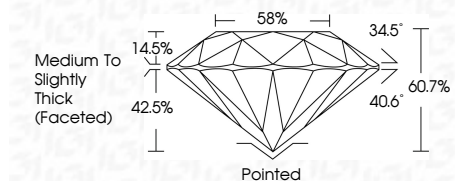

ELECTRONIC COPY

LG811662358
Report verification at igi.org

June 19, 2026
IGI Report Number **LG811662358**
Description **LABORATORY GROWN DIAMOND**
Shape and Cutting Style **ROUND BRILLIANT**
Measurements **6.51 - 6.53 X 3.95 MM**

GRADING RESULTS

Carat Weight **1.03 CARAT**
Color Grade **D**
Clarity Grade **VVS 2**
Cut Grade **IDEAL**

ADDITIONAL GRADING INFORMATION

Polish **EXCELLENT**
Symmetry **EXCELLENT**
Fluorescence **NONE**
Inscription(s) **IGI LG811662358**
Comments: This Laboratory Grown Diamond was created by Chemical Vapor Deposition (CVD) growth process. Type IIa

June 19, 2026
IGI Report No LG811662358
ROUND BRILLIANT
6.51 - 6.53 X 3.95 MM
1.03 CARAT
Color Grade **D**
Clarity Grade **VVS 2**
Cut Grade **IDEAL**
Depth **60.7%**
Table **58%**
Girdle **Medium To Slightly Thick (Faceted)**
Culet **Pointed**
Polish **EXCELLENT**
Symmetry **EXCELLENT**
Fluorescence **NONE**
Inscription(s) **IGI LG811662358**
Comments: This Laboratory Grown Diamond was created by Chemical Vapor Deposition (CVD) growth process. Type IIa

GRADING RESULTS

Carat Weight **1.03 CARAT**
Color Grade **D**
Clarity Grade **VVS 2**
Cut Grade **IDEAL**

ADDITIONAL GRADING INFORMATION

Polish **EXCELLENT**
Symmetry **EXCELLENT**
Fluorescence **NONE**
Inscription(s) **IGI LG811662358**