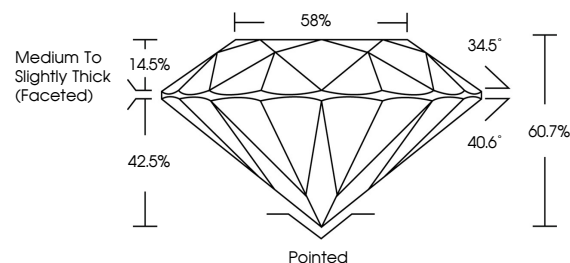

GRADING RESULTS

Carat Weight **1.03 CARAT**
Color Grade **D**
Clarity Grade **VVS 2**
Cut Grade **IDEAL**

ADDITIONAL GRADING INFORMATION

Polish **EXCELLENT**
Symmetry **EXCELLENT**
Fluorescence **NONE**
Inscription(s) **IGI LG811662358**
Comments: This Laboratory Grown Diamond was created by Chemical Vapor Deposition (CVD) growth process. Type IIa

June 19, 2026
IGI Report No LG811662358
ROUND BRILLIANT
6.51 - 6.53 X 3.95 MM
1.03 CARAT
Color Grade **D**
Clarity Grade **VVS 2**
Cut Grade **IDEAL**
Depth **60.7%**
Table **58%**
Girdle **Medium To Slightly Thick (Faceted)**
Culet **Pointed**
Polish **EXCELLENT**
Symmetry **EXCELLENT**
Fluorescence **NONE**
Inscription(s) **IGI LG811662358**
Comments: This Laboratory Grown Diamond was created by Chemical Vapor Deposition (CVD) growth process. Type IIa

GRADING RESULTS

Carat Weight **1.03 CARAT**
Color Grade **D**
Clarity Grade **VVS 2**
Cut Grade **IDEAL**

ADDITIONAL GRADING INFORMATION

Polish **EXCELLENT**
Symmetry **EXCELLENT**
Fluorescence **NONE**
Inscription(s) **IGI LG811662358**

Comments: This Laboratory Grown Diamond was created by Chemical Vapor Deposition (CVD) growth process. Type IIa

PROPORTIONS

CLARITY CHARACTERISTICS

KEY TO SYMBOLS

Red symbols indicate internal characteristics.
Green symbols indicate external characteristics.