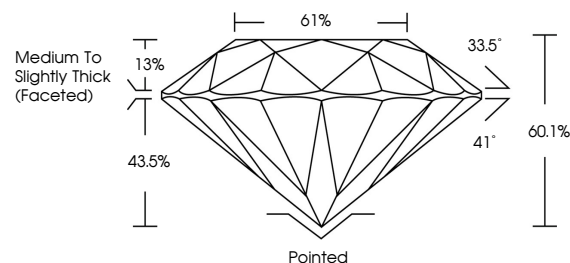

GRADING RESULTS

Carat Weight **1.02 CARAT**
Color Grade **D**
Clarity Grade **VVS 2**
Cut Grade **EXCELLENT**

ADDITIONAL GRADING INFORMATION

Polish **EXCELLENT**
Symmetry **EXCELLENT**
Fluorescence **NONE**
Inscription(s) **IGI LG811654787**
Comments: This Laboratory Grown Diamond was created by Chemical Vapor Deposition (CVD) growth process. Type IIa

June 17, 2026
IGI Report No LG811654787
ROUND BRILLIANT
6.48 - 6.51 X 3.91 MM
Carat Weight **1.02 CARAT**
Color Grade **D**
Clarity Grade **VVS 2**
Cut Grade **EXCELLENT**
Depth **60.1%**
Table **61%**
Girdle **Medium To Slightly Thick (Faceted)**
Culet **Pointed**
Polish **EXCELLENT**
Symmetry **EXCELLENT**
Fluorescence **NONE**
Inscriptions(s) **IGI LG811654787**
Comments: This Laboratory Grown Diamond was created by Chemical Vapor Deposition (CVD) growth process. Type IIa

June 17, 2026
IGI Report Number **LG811654787**
Description **LABORATORY GROWN DIAMOND**
Shape and Cutting Style **ROUND BRILLIANT**
Measurements **6.48 - 6.51 X 3.91 MM**

GRADING RESULTS

Carat Weight **1.02 CARAT**
Color Grade **D**
Clarity Grade **VVS 2**
Cut Grade **EXCELLENT**

PROPORTIONS

CLARITY CHARACTERISTICS

KEY TO SYMBOLS

Red symbols indicate internal characteristics.
Green symbols indicate external characteristics.

Sample Image Used

COLOR

D E F G H I J Faint Very Light Light