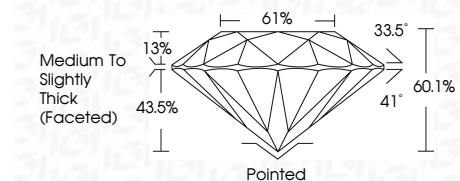

ELECTRONIC COPY

LG811654787
Report verification at igi.org

June 17, 2026
IGI Report Number **LG811654787**
Description **LABORATORY GROWN DIAMOND**
Shape and Cutting Style **ROUND BRILLIANT**
Measurements **6.48 - 6.51 X 3.91 MM**

GRADING RESULTS

Carat Weight **1.02 CARAT**
Color Grade **D**
Clarity Grade **VVS 2**
Cut Grade **EXCELLENT**

ADDITIONAL GRADING INFORMATION

Polish **EXCELLENT**
Symmetry **EXCELLENT**
Fluorescence **NONE**
Inscription(s) **IGI LG811654787**
Comments: This Laboratory Grown Diamond was created by Chemical Vapor Deposition (CVD) growth process. Type IIa

June 17, 2026
IGI Report No LG811654787
ROUND BRILLIANT
6.48 - 6.51 X 3.91 MM
Carat Weight **1.02 CARAT**
Color Grade **D**
Clarity Grade **VVS 2**
Cut Grade **EXCELLENT**
Depth **60.1%**
Table **61%**
Girdle **Medium To Slightly Thick (Faceted)**
Culet **Pointed**
Polish **EXCELLENT**
Symmetry **EXCELLENT**
Fluorescence **NONE**
Inscriptions(s) **IGI LG811654787**
Comments: This Laboratory Grown Diamond was created by Chemical Vapor Deposition (CVD) growth process. Type IIa

June 17, 2026
IGI Report Number **LG811654787**
Description **LABORATORY GROWN DIAMOND**
Shape and Cutting Style **ROUND BRILLIANT**
Measurements **6.48 - 6.51 X 3.91 MM**

GRADING RESULTS

Carat Weight **1.02 CARAT**
Color Grade **D**
Clarity Grade **VVS 2**
Cut Grade **EXCELLENT**