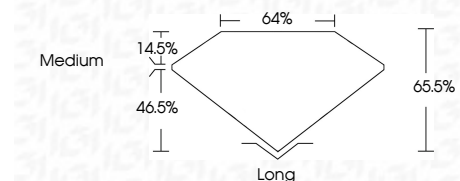

ELECTRONIC COPY

LG811648507
Report verification at igi.org

June 19, 2026
IGI Report Number **LG811648507**
Description **LABORATORY GROWN DIAMOND**
Shape and Cutting Style **EMERALD CUT**
Measurements **8.02 X 5.33 X 3.49 MM**

GRADING RESULTS
Carat Weight **1.51 CARAT**
Color Grade **FANCY VIVID GREEN**
Clarity Grade **VVS 2**

ADDITIONAL GRADING INFORMATION
Polish **EXCELLENT**
Symmetry **EXCELLENT**
Fluorescence **NONE**
Inscription(s) **IGI LG811648507**
Comments: This Laboratory Grown Diamond was created by Chemical Vapor Deposition (CVD) growth process. Indications of post-growth treatment.

June 19, 2026
IGI Report No LG811648507
EMERALD CUT
Carat Weight **1.51 CARAT**
Color Grade **FANCY VIVID GREEN**
Clarity Grade **VVS 2**
Depth **65.5%**
Table **46.5%**
Girdle **Medium**
Culet **Long**
Polish **EXCELLENT**
Symmetry **EXCELLENT**
Fluorescence **NONE**
Inscription(s) **IGI LG811648507**
Comments: This Laboratory Grown Diamond was created by Chemical Vapor Deposition (CVD) growth process. Indications of post-growth treatment.

LABORATORY GROWN DIAMOND REPORT

June 19, 2026
IGI Report Number **LG811648507**
Description **LABORATORY GROWN DIAMOND**
Shape and Cutting Style **EMERALD CUT**
Measurements **8.02 X 5.33 X 3.49 MM**

GRADING RESULTS
Carat Weight **1.51 CARAT**
Color Grade **FANCY VIVID GREEN**
Clarity Grade **VVS 2**