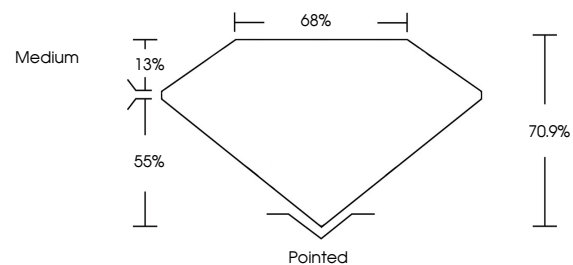

GRADING RESULTS
Carat Weight **2.08 CARATS**
Color Grade **D**
Clarity Grade **VS 1**

ADDITIONAL GRADING INFORMATION
Polish **EXCELLENT**
Symmetry **EXCELLENT**
Fluorescence **NONE**
Inscription(s) **IGI LG811611561**
Comments: This Laboratory Grown Diamond was created by Chemical Vapor Deposition (CVD) growth process. Type IIa

June 19, 2026
IGI Report No. LG811611561
PRINCESS CUT
2.08 CARATS
D
7.05 X 6.90 X 4.89 MM
Color Grade **D**
Clarity Grade **VS 1**
Depth **55%**
Table **13%**
Girdle **Medium**
Culet **Pointed**
Polish **EXCELLENT**
Symmetry **EXCELLENT**
Fluorescence **NONE**
Inscription(s) **IGI LG811611561**
Comments: This Laboratory Grown Diamond was created by Chemical Vapor Deposition (CVD) growth process. Type IIa

June 19, 2026
IGI Report Number **LG811611561**
Description **LABORATORY GROWN DIAMOND**
Shape and Cutting Style **PRINCESS CUT**
Measurements **7.05 X 6.90 X 4.89 MM**

GRADING RESULTS
Carat Weight **2.08 CARATS**
Color Grade **D**
Clarity Grade **VS 1**

PROPORTIONS

Sample Image Used

CLARITY CHARACTERISTICS

KEY TO SYMBOLS

Red symbols indicate internal characteristics.
Green symbols indicate external characteristics.

COLOR

D E F G H I J Faint Very Light Light