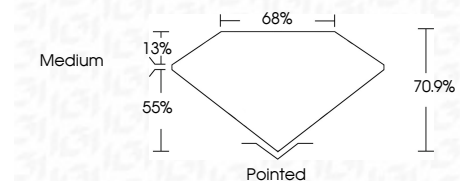

ELECTRONIC COPY

LG811611561
Report verification at igi.org

June 19, 2026
IGI Report Number **LG811611561**
Description **LABORATORY GROWN DIAMOND**
Shape and Cutting Style **PRINCESS CUT**
Measurements **7.05 X 6.90 X 4.89 MM**

GRADING RESULTS
Carat Weight **2.08 CARATS**
Color Grade **D**
Clarity Grade **VS 1**

ADDITIONAL GRADING INFORMATION
Polish **EXCELLENT**
Symmetry **EXCELLENT**
Fluorescence **NONE**
Inscription(s) **IGI LG811611561**
Comments: This Laboratory Grown Diamond was created by Chemical Vapor Deposition (CVD) growth process. Type IIa

June 19, 2026
IGI Report No. LG811611561
PRINCESS CUT
2.08 CARATS
D
7.05 X 6.90 X 4.89 MM
Color Grade **D**
Clarity Grade **VS 1**
Depth **55%**
Table **13%**
Girdle **Medium**
Culet **Pointed**
Polish **EXCELLENT**
Symmetry **EXCELLENT**
Fluorescence **NONE**
Inscription(s) **IGI LG811611561**
Comments: This Laboratory Grown Diamond was created by Chemical Vapor Deposition (CVD) growth process. Type IIa

June 19, 2026
IGI Report Number **LG811611561**
Description **LABORATORY GROWN DIAMOND**
Shape and Cutting Style **PRINCESS CUT**
Measurements **7.05 X 6.90 X 4.89 MM**

GRADING RESULTS
Carat Weight **2.08 CARATS**
Color Grade **D**
Clarity Grade **VS 1**