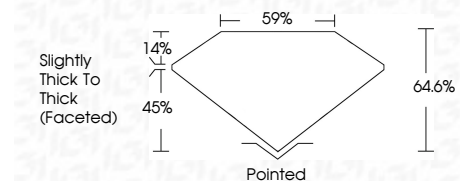

**ELECTRONIC COPY**

LG811610458  
Report verification at igi.org

June 20, 2026  
IGI Report Number **LG811610458**  
Description **LABORATORY GROWN DIAMOND**  
Shape and Cutting Style **MARQUISE BRILLIANT**  
Measurements **14.85 X 7.89 X 5.10 MM**

**GRADING RESULTS**  
Carat Weight **3.50 CARATS**  
Color Grade **E**  
Clarity Grade **VS 1**

**ADDITIONAL GRADING INFORMATION**  
Polish **EXCELLENT**  
Symmetry **EXCELLENT**  
Fluorescence **NONE**  
Inscription(s) **IGI LG811610458**  
Comments: This Laboratory Grown Diamond was created by Chemical Vapor Deposition (CVD) growth process. Type IIa

June 20, 2026  
IGI Report No LG811610458  
**MARQUISE BRILLIANT**  
14.85 X 7.89 X 5.10 MM  
3.50 CARATS  
E  
VS 1  
64.6%  
45%  
Slightly Thick To Thick (Faceted)  
Pointed  
EXCELLENT  
EXCELLENT  
NONE  
IGI LG811610458  
Comments: This Laboratory Grown Diamond was created by Chemical Vapor Deposition (CVD) growth process. Type IIa

June 20, 2026  
IGI Report Number **LG811610458**  
Description **LABORATORY GROWN DIAMOND**  
Shape and Cutting Style **MARQUISE BRILLIANT**  
Measurements **14.85 X 7.89 X 5.10 MM**  
**GRADING RESULTS**  
Carat Weight **3.50 CARATS**  
Color Grade **E**  
Clarity Grade **VS 1**  
**ADDITIONAL GRADING INFORMATION**  
Polish **EXCELLENT**  
Symmetry **EXCELLENT**  
Fluorescence **NONE**  
Inscription(s) **IGI LG811610458**