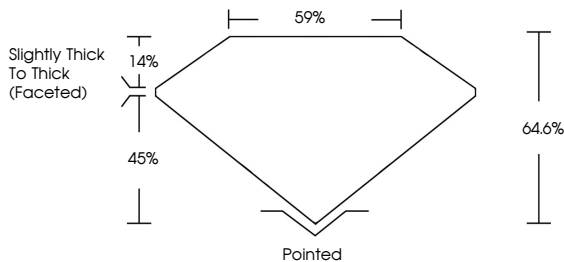

PROPORTIONS