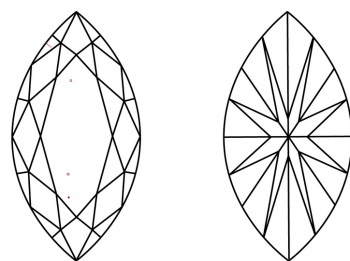

CLARITY CHARACTERISTICS

KEY TO SYMBOLS
Red symbols indicate internal characteristics.
Green symbols indicate external characteristics.