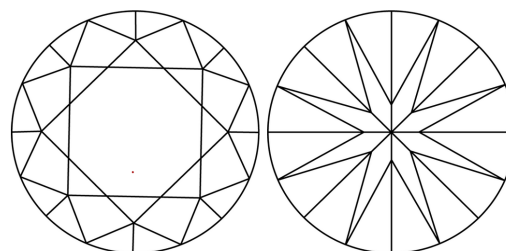

CLARITY CHARACTERISTICS

KEY TO SYMBOLS

Red symbols indicate internal characteristics.
Green symbols indicate external characteristics.