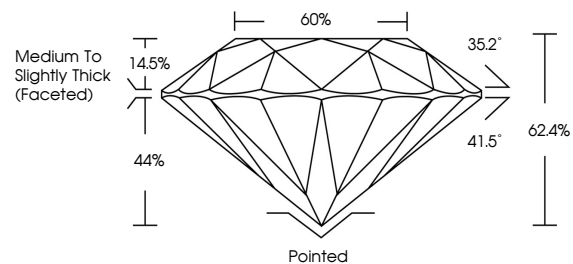

June 17, 2026
IGI Report No LG811606890
ROUND BRILLIANT
7.32 - 7.34 X 4.57 MM
1.53 CARAT
Color Grade **D**
Clarity Grade **VVS 2**
Cut Grade **IDEAL**
Depth **62.4%**
Table **60%**
Girdle **Medium To Slightly Thick (Faceted)**
Culet **Pointed**
Polish **EXCELLENT**
Symmetry **EXCELLENT**
Fluorescence **NONE**
Inscription(s) **IGI LG811606890**
Comments: This Laboratory Grown Diamond was created by Chemical Vapor Deposition (CVD) growth process. Type IIa

LABORATORY GROWN DIAMOND REPORT

June 17, 2026
IGI Report Number **LG811606890**
Description **LABORATORY GROWN DIAMOND**
Shape and Cutting Style **ROUND BRILLIANT**
Measurements **7.32 - 7.34 X 4.57 MM**

GRADING RESULTS

Carat Weight **1.53 CARAT**
Color Grade **D**
Clarity Grade **VVS 2**
Cut Grade **IDEAL**

ADDITIONAL GRADING INFORMATION

Polish **EXCELLENT**
Symmetry **EXCELLENT**
Fluorescence **NONE**
Inscription(s) **IGI LG811606890**

Comments: This Laboratory Grown Diamond was created by Chemical Vapor Deposition (CVD) growth process. Type IIa

PROPORTIONS

CLARITY CHARACTERISTICS

KEY TO SYMBOLS

Red symbols indicate internal characteristics.
Green symbols indicate external characteristics.