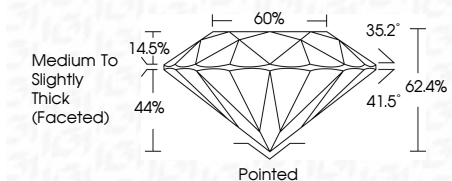

ELECTRONIC COPY

LG811606890
Report verification at igi.org

June 17, 2026
IGI Report Number **LG811606890**
Description **LABORATORY GROWN DIAMOND**
Shape and Cutting Style **ROUND BRILLIANT**
Measurements **7.32 - 7.34 X 4.57 MM**

GRADING RESULTS

Carat Weight **1.53 CARAT**
Color Grade **D**
Clarity Grade **VVS 2**
Cut Grade **IDEAL**

ADDITIONAL GRADING INFORMATION

Polish **EXCELLENT**
Symmetry **EXCELLENT**
Fluorescence **NONE**
Inscription(s) **IGI LG811606890**
Comments: This Laboratory Grown Diamond was created by Chemical Vapor Deposition (CVD) growth process. Type IIa

June 17, 2026
IGI Report No LG811606890
ROUND BRILLIANT
7.32 - 7.34 X 4.57 MM
1.53 CARAT
Color Grade **D**
Clarity Grade **VVS 2**
Cut Grade **IDEAL**
Depth **62.4%**
Table **60%**
Girdle **Medium To Slightly Thick (Faceted)**
Culet **Pointed**
Polish **EXCELLENT**
Symmetry **EXCELLENT**
Fluorescence **NONE**
Inscription(s) **IGI LG811606890**
Comments: This Laboratory Grown Diamond was created by Chemical Vapor Deposition (CVD) growth process. Type IIa

GRADING RESULTS

Carat Weight **1.53 CARAT**
Color Grade **D**
Clarity Grade **VVS 2**
Cut Grade **IDEAL**

ADDITIONAL GRADING INFORMATION

Polish **EXCELLENT**
Symmetry **EXCELLENT**
Fluorescence **NONE**
Inscription(s) **IGI LG811606890**