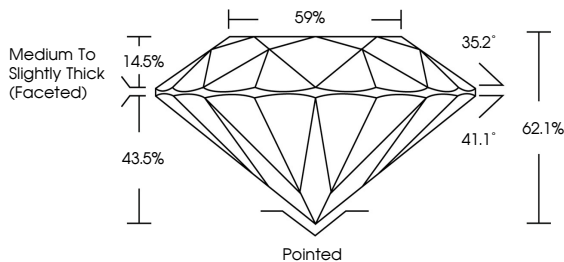

PROPORTIONS