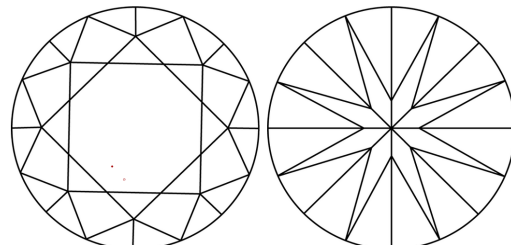

June 17, 2026
IGI Report Number **LG811606883**
Description **LABORATORY GROWN DIAMOND**
Shape and Cutting Style **ROUND BRILLIANT**
Measurements **7.33 - 7.37 X 4.57 MM**

GRADING RESULTS
Carat Weight **1.55 CARAT**
Color Grade **D**
Clarity Grade **VVS 2**
Cut Grade **IDEAL**

PROPORTIONS

CLARITY CHARACTERISTICS

KEY TO SYMBOLS
Red symbols indicate internal characteristics.
Green symbols indicate external characteristics.

Sample Image Used

COLOR

D	E	F	G	H	I	J	Faint	Very Light	Light
---	---	---	---	---	---	---	-------	------------	-------