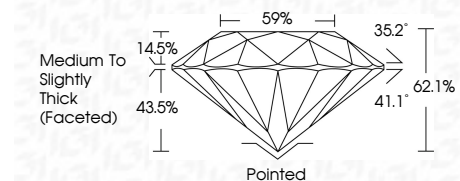

ELECTRONIC COPY

LG811606883
Report verification at igi.org

June 17, 2026
IGI Report Number **LG811606883**
Description **LABORATORY GROWN DIAMOND**
Shape and Cutting Style **ROUND BRILLIANT**
Measurements **7.33 - 7.37 X 4.57 MM**

GRADING RESULTS
Carat Weight **1.55 CARAT**
Color Grade **D**
Clarity Grade **VVS 2**
Cut Grade **IDEAL**

ADDITIONAL GRADING INFORMATION
Polish **EXCELLENT**
Symmetry **EXCELLENT**
Fluorescence **NONE**
Inscription(s) **IGI LG811606883**
Comments: This Laboratory Grown Diamond was created by Chemical Vapor Deposition (CVD) growth process. Type IIa

June 17, 2026
IGI Report No LG811606883
ROUND BRILLIANT
1.55 CARAT
Color Grade **D**
Clarity Grade **VVS 2**
Cut Grade **IDEAL**
Depth **62.1%**
Table **59%**
Girdle **Medium To Slightly Thick (Faceted)**
Culet **Pointed**
Polish **EXCELLENT**
Symmetry **EXCELLENT**
Fluorescence **NONE**
Inscription(s) **IGI LG811606883**
Comments: This Laboratory Grown Diamond was created by Chemical Vapor Deposition (CVD) growth process. Type IIa

June 17, 2026
IGI Report Number **LG811606883**
Description **LABORATORY GROWN DIAMOND**
Shape and Cutting Style **ROUND BRILLIANT**
Measurements **7.33 - 7.37 X 4.57 MM**

GRADING RESULTS
Carat Weight **1.55 CARAT**
Color Grade **D**
Clarity Grade **VVS 2**
Cut Grade **IDEAL**