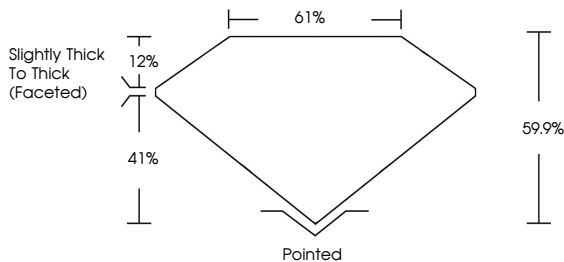

PROPORTIONS