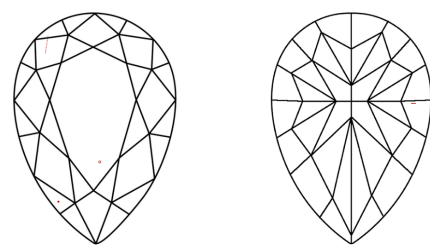

CLARITY CHARACTERISTICS

KEY TO SYMBOLS
Red symbols indicate internal characteristics.
Green symbols indicate external characteristics.

COLOR

D	E	F	G	H	I	J	Faint	Very Light	Light

CLARITY

FL	IF	VS¹⁻²	VS¹⁻²	SI¹⁻²	I¹⁻³
Flawless	Internally Flawless	Very Very Slightly Included	Very Slightly Included	Slightly Included	Included