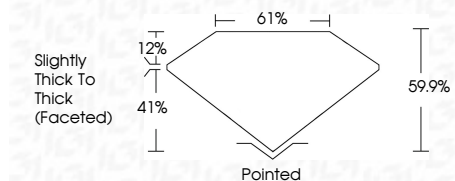

ELECTRONIC COPY

LG810641055
Report verification at igi.org

June 25, 2026
IGI Report Number **LG810641055**
Description **LABORATORY GROWN DIAMOND**
Shape and Cutting Style **PEAR MODIFIED BRILLIANT**
Measurements **12.67 X 7.68 X 4.60 MM**

GRADING RESULTS
Carat Weight **3.12 CARATS**
Color Grade **FANCY VIVID PINK**
Clarity Grade **VS 1**

ADDITIONAL GRADING INFORMATION
Polish **EXCELLENT**
Symmetry **EXCELLENT**
Fluorescence **SLIGHT**
Inscription(s) **IGI LG810641055**
Comments: This Laboratory Grown Diamond was created by Chemical Vapor Deposition (CVD) growth process. Indications of post-growth treatment.

June 25, 2026
IGI Report No LG810641055
PEAR MODIFIED BRILLIANT
12.67 X 7.68 X 4.60 MM
3.12 CARATS
FANCY VIVID PINK
VS 1
61%
Slightly Thick To Thick (Faceted)
Pointed
EXCELLENT
EXCELLENT
SLIGHT
IGI LG810641055
Comments: This Laboratory Grown Diamond was created by Chemical Vapor Deposition (CVD) growth process. Indications of post-growth treatment.

GRADING RESULTS
Carat Weight **3.12 CARATS**
Color Grade **FANCY VIVID PINK**
Clarity Grade **VS 1**

ADDITIONAL GRADING INFORMATION
Polish **EXCELLENT**
Symmetry **EXCELLENT**
Fluorescence **SLIGHT**
Inscription(s) **IGI LG810641055**