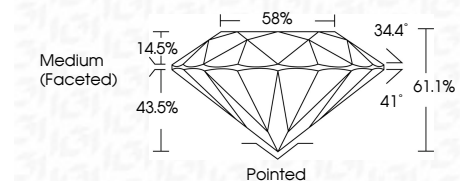

ELECTRONIC COPY

LG810636754
Report verification at igi.org

June 16, 2026
IGI Report Number **LG810636754**
Description **LABORATORY GROWN DIAMOND**
Shape and Cutting Style **ROUND BRILLIANT**
Measurements **9.30 - 9.36 X 5.70 MM**

GRADING RESULTS
Carat Weight **3.02 CARATS**
Color Grade **F**
Clarity Grade **VVS 2**
Cut Grade **IDEAL**

ADDITIONAL GRADING INFORMATION
Polish **EXCELLENT**
Symmetry **EXCELLENT**
Fluorescence **NONE**
Inscription(s) **IGI LG810636754**
Comments: This Laboratory Grown Diamond was created by Chemical Vapor Deposition (CVD) growth process. Type IIa

June 16, 2026
IGI Report No LG810636754
ROUND BRILLIANT
3.02 CARATS
F
9.30 - 9.36 X 5.70 MM
Color Grade **F**
Clarity Grade **VVS 2**
Cut Grade **IDEAL**
Depth **61.1%**
Table **58%**
Girdle **Medium (Faceted)**
Culet **Pointed**
Polish **EXCELLENT**
Symmetry **EXCELLENT**
Fluorescence **NONE**
Inscription(s) **IGI LG810636754**
Comments: This Laboratory Grown Diamond was created by Chemical Vapor Deposition (CVD) growth process. Type IIa

June 16, 2026
IGI Report Number **LG810636754**
Description **LABORATORY GROWN DIAMOND**
Shape and Cutting Style **ROUND BRILLIANT**
Measurements **9.30 - 9.36 X 5.70 MM**

GRADING RESULTS
Carat Weight **3.02 CARATS**
Color Grade **F**
Clarity Grade **VVS 2**
Cut Grade **IDEAL**