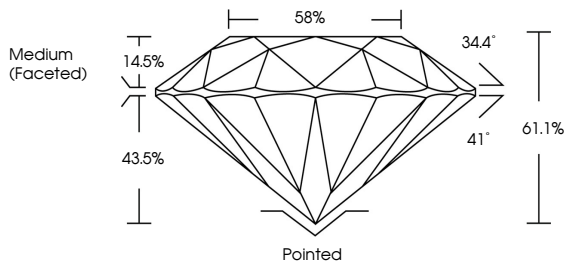

GRADING RESULTS
Carat Weight **3.02 CARATS**
Color Grade **F**
Clarity Grade **VVS 2**
Cut Grade **IDEAL**

ADDITIONAL GRADING INFORMATION
Polish **EXCELLENT**
Symmetry **EXCELLENT**
Fluorescence **NONE**
Inscription(s) **IGI LG810636754**
Comments: This Laboratory Grown Diamond was created by Chemical Vapor Deposition (CVD) growth process. Type IIa

June 16, 2026
IGI Report No LG810636754
ROUND BRILLIANT
3.02 CARATS
F
9.30 - 9.36 X 5.70 MM
Color Grade **F**
Clarity Grade **VVS 2**
Cut Grade **IDEAL**
Depth **61.1%**
Table **58%**
Girdle **Medium (Faceted)**
Culet **Pointed**
Polish **EXCELLENT**
Symmetry **EXCELLENT**
Fluorescence **NONE**
Inscription(s) **IGI LG810636754**
Comments: This Laboratory Grown Diamond was created by Chemical Vapor Deposition (CVD) growth process. Type IIa

June 16, 2026
IGI Report Number **LG810636754**
Description **LABORATORY GROWN DIAMOND**
Shape and Cutting Style **ROUND BRILLIANT**
Measurements **9.30 - 9.36 X 5.70 MM**

GRADING RESULTS
Carat Weight **3.02 CARATS**
Color Grade **F**
Clarity Grade **VVS 2**
Cut Grade **IDEAL**

PROPORTIONS

CLARITY CHARACTERISTICS

KEY TO SYMBOLS
Red symbols indicate internal characteristics.
Green symbols indicate external characteristics.

Sample Image Used

COLOR

D	E	F	G	H	I	J	Faint	Very Light	Light
---	---	---	---	---	---	---	-------	------------	-------