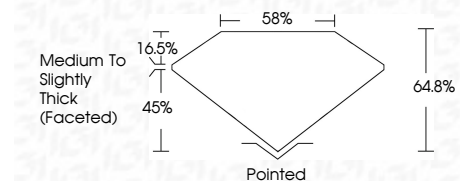

**ELECTRONIC COPY**

LG810620724  
Report verification at igi.org

June 19, 2026  
IGI Report Number **LG810620724**  
Description **LABORATORY GROWN DIAMOND**  
Shape and Cutting Style **PEAR BRILLIANT**  
Measurements **8.78 X 5.57 X 3.61 MM**

**GRADING RESULTS**  
Carat Weight **1.01 CARAT**  
Color Grade **D**  
Clarity Grade **VS 1**

**ADDITIONAL GRADING INFORMATION**  
Polish **EXCELLENT**  
Symmetry **EXCELLENT**  
Fluorescence **NONE**  
Inscription(s) **IGI LG810620724**  
Comments: This Laboratory Grown Diamond was created by Chemical Vapor Deposition (CVD) growth process. Type IIa

June 19, 2026  
IGI Report No. LG810620724  
**PEAR BRILLIANT**  
1.01 CARAT  
D  
8.78 X 5.57 X 3.61 MM  
Carat Weight  
Color Grade  
Clarity Grade  
Depth  
Table  
Girdle  
Medium to Slightly Thick (Faceted)  
Pointed  
EXCELLENT  
EXCELLENT  
NONE  
IGI LG810620724  
Inscription(s)  
Comments: This Laboratory Grown Diamond was created by Chemical Vapor Deposition (CVD) growth process. Type IIa

**LABORATORY GROWN DIAMOND REPORT**

June 19, 2026  
IGI Report Number **LG810620724**  
Description **LABORATORY GROWN DIAMOND**  
Shape and Cutting Style **PEAR BRILLIANT**  
Measurements **8.78 X 5.57 X 3.61 MM**