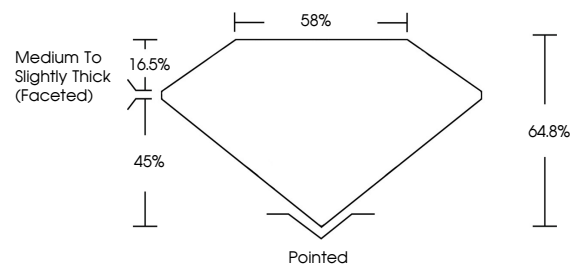

PROPORTIONS