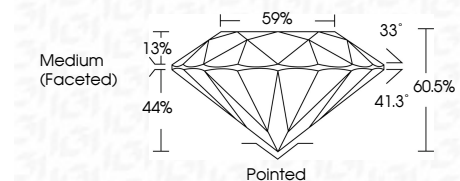

**ELECTRONIC COPY**

LG810619469  
Report verification at igi.org

June 15, 2026  
IGI Report Number **LG810619469**  
Description **LABORATORY GROWN DIAMOND**  
Shape and Cutting Style **ROUND BRILLIANT**  
Measurements **9.34 - 9.38 X 5.66 MM**

**GRADING RESULTS**

Carat Weight **3.04 CARATS**  
Color Grade **E**  
Clarity Grade **VVS 2**  
Cut Grade **IDEAL**

**ADDITIONAL GRADING INFORMATION**

Polish **EXCELLENT**  
Symmetry **EXCELLENT**  
Fluorescence **NONE**  
Inscription(s) **IGI LG810619469**  
Comments: This Laboratory Grown Diamond was created by Chemical Vapor Deposition (CVD) growth process. Type IIa

June 15, 2026  
IGI Report No LG810619469  
**ROUND BRILLIANT**  
9.34 - 9.38 X 5.66 MM  
3.04 CARATS  
E  
VVS 2  
IDEAL  
60.5%  
59%  
Medium (Faceted)  
Pointed  
EXCELLENT  
EXCELLENT  
NONE  
IGI LG810619469  
Comments: This Laboratory Grown Diamond was created by Chemical Vapor Deposition (CVD) growth process. Type IIa

**GRADING RESULTS**

Carat Weight **3.04 CARATS**  
Color Grade **E**  
Clarity Grade **VVS 2**  
Cut Grade **IDEAL**

**ADDITIONAL GRADING INFORMATION**

Polish **EXCELLENT**  
Symmetry **EXCELLENT**  
Fluorescence **NONE**  
Inscription(s) **IGI LG810619469**