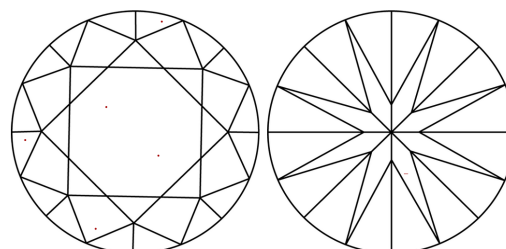

CLARITY CHARACTERISTICS

KEY TO SYMBOLS

Red symbols indicate internal characteristics.
Green symbols indicate external characteristics.