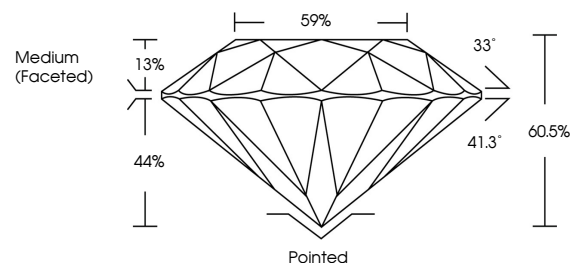

PROPORTIONS