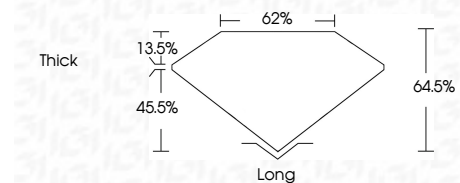

**ELECTRONIC COPY**

LG810614620  
Report verification at igi.org

June 19, 2026  
IGI Report Number **LG810614620**  
Description **LABORATORY GROWN DIAMOND**  
Shape and Cutting Style **EMERALD CUT**  
Measurements **12.94 X 8.30 X 5.35 MM**

**GRADING RESULTS**

Carat Weight **6.08 CARATS**  
Color Grade **F**  
Clarity Grade **VS 1**

**ADDITIONAL GRADING INFORMATION**

Polish **EXCELLENT**  
Symmetry **EXCELLENT**  
Fluorescence **NONE**  
Inscription(s) **IGI LG810614620**  
Comments: This Laboratory Grown Diamond was created by Chemical Vapor Deposition (CVD) growth process. Type IIa

June 19, 2026  
IGI Report No LG810614620  
**EMERALD CUT**  
12.94 X 8.30 X 5.35 MM  
6.08 CARATS  
Color Grade **F**  
Clarity Grade **VS 1**  
Depth **64.5%**  
Table **62%**  
Girdle **Thick**  
Culet **Long**  
Polish **EXCELLENT**  
Symmetry **EXCELLENT**  
Fluorescence **NONE**  
Inscription(s) **IGI LG810614620**  
Comments: This Laboratory Grown Diamond was created by Chemical Vapor Deposition (CVD) growth process. Type IIa

June 19, 2026  
IGI Report Number **LG810614620**  
Description **LABORATORY GROWN DIAMOND**  
Shape and Cutting Style **EMERALD CUT**  
Measurements **12.94 X 8.30 X 5.35 MM**

**GRADING RESULTS**

Carat Weight **6.08 CARATS**  
Color Grade **F**  
Clarity Grade **VS 1**