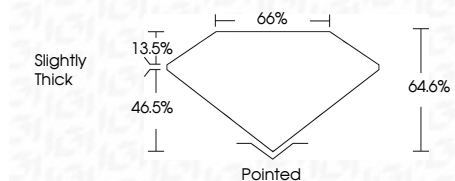

ELECTRONIC COPY

LG809697132
Report verification at igi.org

June 16, 2026
IGI Report Number **LG809697132**
Description **LABORATORY GROWN DIAMOND**

Shape and Cutting Style **CUT CORNERED
RECTANGULAR MODIFIED
BRILLIANT**

Measurements **12.88 X 8.90 X 5.75 MM**

GRADING RESULTS

Carat Weight **6.09 CARATS**
Color Grade **E**
Clarity Grade **VVS 2**

ADDITIONAL GRADING INFORMATION

Polish **EXCELLENT**
Symmetry **EXCELLENT**
Fluorescence **NONE**
Inscription(s) **IGI LG809697132**
Comments: This Laboratory Grown Diamond was created by Chemical Vapor Deposition (CVD) growth process. Type IIa

June 16, 2026
IGI Report No. LG809697132
CUT CORNERED RECT. MODIFIED BRILLIANT
12.88 X 8.90 X 5.75 MM
Carat Weight **6.09 CARATS**
Color Grade **E**
Clarity Grade **VVS 2**
Table **46.5%**
Girdle **65%**
Slightly Thick
Culet **Pointed**
Polish **EXCELLENT**
Symmetry **EXCELLENT**
Fluorescence **NONE**
Inscription(s) **IGI LG809697132**
Comments: This Laboratory Grown Diamond was created by Chemical Vapor Deposition (CVD) growth process. Type IIa

GRADING RESULTS

Carat Weight **6.09 CARATS**
Color Grade **E**
Clarity Grade **VVS 2**

ADDITIONAL GRADING INFORMATION

Polish **EXCELLENT**
Symmetry **EXCELLENT**
Fluorescence **NONE**
Inscription(s) **IGI LG809697132**