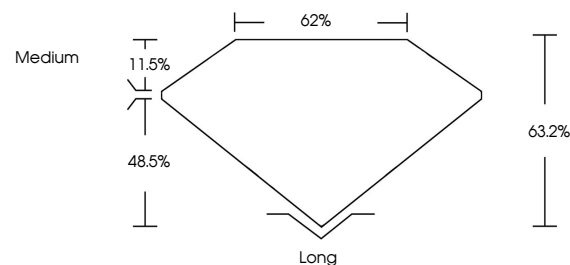

PROPORTIONS