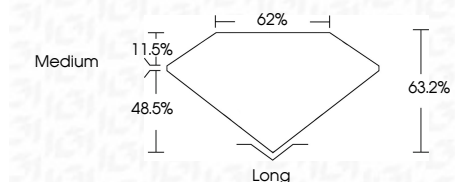

ELECTRONIC COPY

LG809691684
Report verification at igi.org

June 19, 2026
IGI Report Number **LG809691684**
Description **LABORATORY GROWN DIAMOND**
Shape and Cutting Style **EMERALD CUT**
Measurements **11.16 X 7.70 X 4.87 MM**

GRADING RESULTS

Carat Weight **4.11 CARATS**
Color Grade **FANCY VIVID RED**
Clarity Grade **VS 2**

ADDITIONAL GRADING INFORMATION

Polish **EXCELLENT**
Symmetry **EXCELLENT**
Fluorescence **STRONG**
Inscription(s) **IGI LG809691684**
Comments: This Laboratory Grown Diamond was created by Chemical Vapor Deposition (CVD) growth process. Indications of post-growth treatment.

June 19, 2026
IGI Report No. LG809691684
EMERALD CUT
4.11 CARATS
Carat Weight
Color Grade **FANCY VIVID RED**
Clarity Grade **VS 2**
Depth **62.2%**
Table **62%**
Girdle **Medium**
Culet **Long**
Polish **EXCELLENT**
Symmetry **EXCELLENT**
Fluorescence **STRONG**
Inscription(s) **IGI LG809691684**
Comments: This Laboratory Grown Diamond was created by Chemical Vapor Deposition (CVD) growth process. Indications of post-growth treatment.

Carat Weight **4.11 CARATS**
Color Grade **FANCY VIVID RED**
Clarity Grade **VS 2**

ADDITIONAL GRADING INFORMATION

Polish **EXCELLENT**
Symmetry **EXCELLENT**
Fluorescence **STRONG**
Inscription(s) **IGI LG809691684**