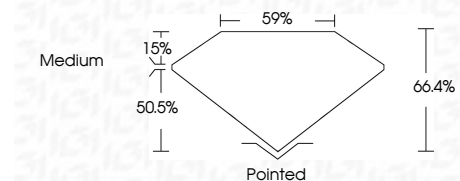

ELECTRONIC COPY

LG809687557
Report verification at igi.org

June 22, 2026
IGI Report Number **LG809687557**
Description **LABORATORY GROWN DIAMOND**
Shape and Cutting Style **CUT CORNERED
RECTANGULAR MODIFIED
BRILLIANT**
Measurements **8.38 X 5.69 X 3.78 MM**

GRADING RESULTS

Carat Weight **1.53 CARAT**
Color Grade **D**
Clarity Grade **VVS 2**

ADDITIONAL GRADING INFORMATION

Polish **EXCELLENT**
Symmetry **EXCELLENT**
Fluorescence **NONE**
Inscription(s) **IGI LG809687557**
Comments: This Laboratory Grown Diamond was created by Chemical Vapor Deposition (CVD) growth process. Type IIa

June 22, 2026
IGI Report No. LG809687557
CUT CORNERED RECT. MODIFIED BRILLIANT
8.38 X 5.69 X 3.78 MM
Carat Weight **1.53 CARAT**
Color Grade **D**
Clarity Grade **VVS 2**
Table **66.4%**
Crown Angle **50.5%**
Girdle **Medium**
Culet **Pointed**
Polish **EXCELLENT**
Symmetry **EXCELLENT**
Fluorescence **NONE**
Inscription(s) **IGI LG809687557**
Comments: This Laboratory Grown Diamond was created by Chemical Vapor Deposition (CVD) growth process. Type IIa

GRADING RESULTS

Carat Weight **1.53 CARAT**
Color Grade **D**
Clarity Grade **VVS 2**

ADDITIONAL GRADING INFORMATION

Polish **EXCELLENT**
Symmetry **EXCELLENT**
Fluorescence **NONE**
Inscription(s) **IGI LG809687557**