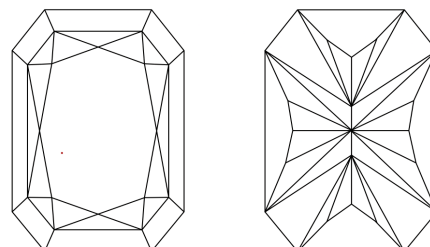

CLARITY CHARACTERISTICS

KEY TO SYMBOLS

Red symbols indicate internal characteristics.
Green symbols indicate external characteristics.

COLOR

D E F G H I J Faint Very Light Light

CLARITY

FL	IF	VVS¹⁻²	VS¹⁻²	SI¹⁻²	I¹⁻³
Flawless	Internally Flawless	Very Very Slightly Included	Very Slightly Included	Slightly Included	Included