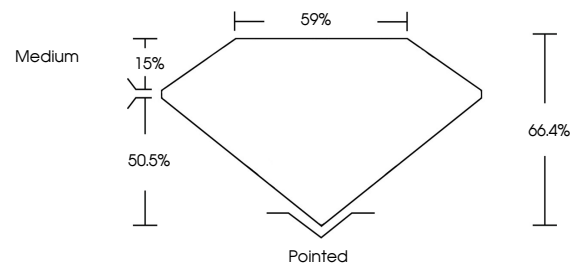

June 22, 2026
IGI Report No. LG809687557
CUT CORNERED RECT. MODIFIED BRILLIANT
8.38 X 5.69 X 3.78 MM
Carat Weight **1.53 CARAT**
Color Grade **D**
Clarity Grade **VVS 2**
Table **66.4%**
Crown Angle **50.5%**
Girdle **Medium**
Culet **Pointed**
Polish **EXCELLENT**
Symmetry **EXCELLENT**
Fluorescence **NONE**
Inscription(s) **IGI LG809687557**
Comments: This Laboratory Grown Diamond was created by Chemical Vapor Deposition (CVD) growth process. Type IIa

GRADING RESULTS

Carat Weight **1.53 CARAT**
Color Grade **D**
Clarity Grade **VVS 2**

ADDITIONAL GRADING INFORMATION

Polish **EXCELLENT**
Symmetry **EXCELLENT**
Fluorescence **NONE**
Inscription(s) **IGI LG809687557**

Comments: This Laboratory Grown Diamond was created by Chemical Vapor Deposition (CVD) growth process. Type IIa

PROPORTIONS

Sample Image Used

CLARITY CHARACTERISTICS

KEY TO SYMBOLS

Red symbols indicate internal characteristics.
Green symbols indicate external characteristics.