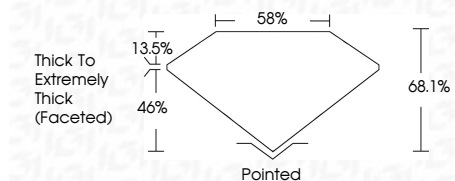

ELECTRONIC COPY

LG809686391
Report verification at igi.org

June 25, 2026
IGI Report Number **LG809686391**
Description **LABORATORY GROWN DIAMOND**

Shape and Cutting Style **PEAR MODIFIED BRILLIANT**
Measurements **9.36 X 5.93 X 4.04 MM**

GRADING RESULTS
Carat Weight **1.56 CARAT**
Color Grade **FANCY VIVID BLUE**
Clarity Grade **VS 2**

ADDITIONAL GRADING INFORMATION
Polish **EXCELLENT**
Symmetry **EXCELLENT**
Fluorescence **NONE**
Inscription(s) **IGI LG809686391**
Comments: This Laboratory Grown Diamond was created by Chemical Vapor Deposition (CVD) growth process. Indications of post-growth treatment.

June 25, 2026
IGI Report No. **LG809686391**
PEAR MODIFIED BRILLIANT
9.36 X 5.93 X 4.04 MM
1.56 CARAT
FANCY VIVID BLUE
VS 2
68.1%
46%
Thick To Extremely Thick (Faceted)
Pointed
EXCELLENT
EXCELLENT
NONE
IGI LG809686391

GRADING RESULTS
Carat Weight **1.56 CARAT**
Color Grade **FANCY VIVID BLUE**
Clarity Grade **VS 2**

ADDITIONAL GRADING INFORMATION
Polish **EXCELLENT**
Symmetry **EXCELLENT**
Fluorescence **NONE**
Inscription(s) **IGI LG809686391**