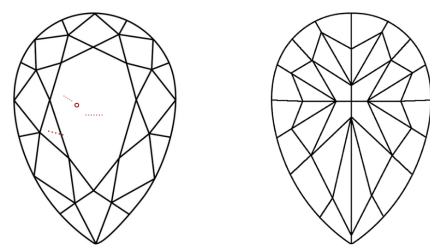

CLARITY CHARACTERISTICS

KEY TO SYMBOLS
Red symbols indicate internal characteristics.
Green symbols indicate external characteristics.

COLOR

D	E	F	G	H	I	J	Faint	Very Light	Light

CLARITY

FL	IF	VS¹⁻²	VS¹⁻²	SI¹⁻²	I¹⁻³
Flawless	Internally Flawless	Very Very Slightly Included	Very Slightly Included	Slightly Included	Included