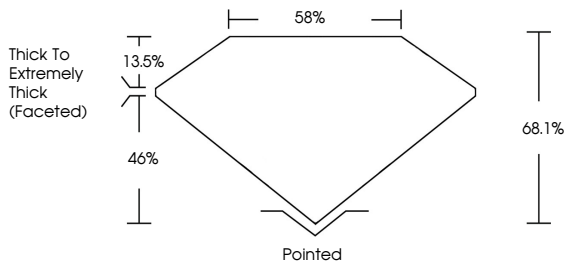

PROPORTIONS