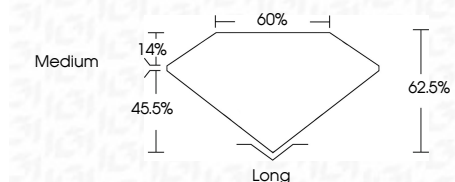

ELECTRONIC COPY

LG809672232
Report verification at igi.org

June 12, 2026
IGI Report Number **LG809672232**
Description **LABORATORY GROWN DIAMOND**
Shape and Cutting Style **EMERALD CUT**
Measurements **7.27 X 4.85 X 3.03 MM**

GRADING RESULTS

Carat Weight **1.05 CARAT**
Color Grade **D**
Clarity Grade **VS 1**

ADDITIONAL GRADING INFORMATION

Polish **EXCELLENT**
Symmetry **EXCELLENT**
Fluorescence **NONE**
Inscription(s) **IGI LG809672232**
Comments: This Laboratory Grown Diamond was created by Chemical Vapor Deposition (CVD) growth process. Type IIa

June 12, 2026
IGI Report No. LG809672232
EMERALD CUT
1.05 CARAT
Color Grade **D**
Clarity Grade **VS 1**
Depth **62.5%**
Table **60%**
Girdle **Medium**
Culet **Long**
Polish **EXCELLENT**
Symmetry **EXCELLENT**
Fluorescence **NONE**
Inscription(s) **IGI LG809672232**
Comments: This Laboratory Grown Diamond was created by Chemical Vapor Deposition (CVD) growth process. Type IIa

LABORATORY GROWN DIAMOND REPORT

June 12, 2026
IGI Report Number **LG809672232**
Description **LABORATORY GROWN DIAMOND**
Shape and Cutting Style **EMERALD CUT**
Measurements **7.27 X 4.85 X 3.03 MM**

GRADING RESULTS