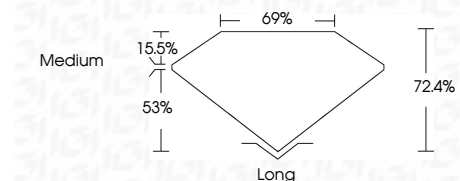

**ELECTRONIC COPY**

LG809672112  
Report verification at igi.org

June 13, 2026  
IGI Report Number **LG809672112**  
Description **LABORATORY GROWN DIAMOND**  
Shape and Cutting Style **EMERALD CUT**  
Measurements **7.46 X 5.21 X 3.77 MM**

**GRADING RESULTS**

Carat Weight **1.50 CARAT**  
Color Grade **E**  
Clarity Grade **VS 1**

**ADDITIONAL GRADING INFORMATION**

Polish **EXCELLENT**  
Symmetry **EXCELLENT**  
Fluorescence **NONE**  
Inscription(s) **IGI LG809672112**  
Comments: This Laboratory Grown Diamond was created by Chemical Vapor Deposition (CVD) growth process. Type IIa

June 13, 2026  
IGI Report No. LG809672112  
**EMERALD CUT**  
1.50 CARAT  
Color Grade **E**  
Clarity Grade **VS 1**  
Depth **72.4%**  
Table **69%**  
Girdle **Medium**  
Culet **Long**  
Polish **EXCELLENT**  
Symmetry **EXCELLENT**  
Fluorescence **NONE**  
Inscription(s) **IGI LG809672112**  
Comments: This Laboratory Grown Diamond was created by Chemical Vapor Deposition (CVD) growth process. Type IIa

**LABORATORY GROWN DIAMOND REPORT**

June 13, 2026  
IGI Report Number **LG809672112**  
Description **LABORATORY GROWN DIAMOND**  
Shape and Cutting Style **EMERALD CUT**  
Measurements **7.46 X 5.21 X 3.77 MM**