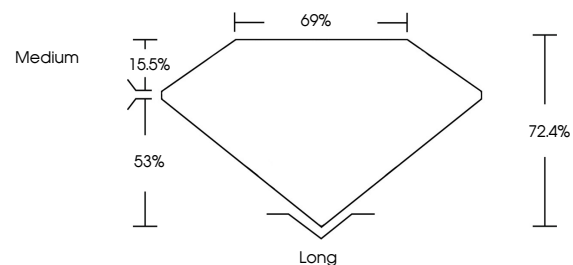

PROPORTIONS