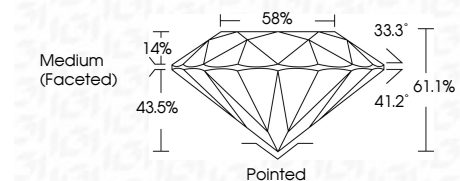

ELECTRONIC COPY

LG809651711
Report verification at igi.org

June 16, 2026
IGI Report Number **LG809651711**
Description **LABORATORY GROWN DIAMOND**
Shape and Cutting Style **ROUND BRILLIANT**
Measurements **6.56 - 6.60 X 4.02 MM**

GRADING RESULTS
Carat Weight **1.06 CARAT**
Color Grade **D**
Clarity Grade **VVS 2**
Cut Grade **IDEAL**

ADDITIONAL GRADING INFORMATION
Polish **EXCELLENT**
Symmetry **EXCELLENT**
Fluorescence **NONE**
Inscription(s) **IGI LG809651711**
Comments: This Laboratory Grown Diamond was created by Chemical Vapor Deposition (CVD) growth process. Type IIa

June 16, 2026
IGI Report No. LG809651711
ROUND BRILLIANT
6.56 - 6.60 X 4.02 MM
Carat Weight **1.06 CARAT**
Color Grade **D**
Clarity Grade **VVS 2**
Cut Grade **IDEAL**
Depth **61.1%**
Table **58%**
Girdle **Medium (Faceted)**
Culet **Pointed**
Polish **EXCELLENT**
Symmetry **EXCELLENT**
Fluorescence **NONE**
Inscription(s) **IGI LG809651711**
Comments: This Laboratory Grown Diamond was created by Chemical Vapor Deposition (CVD) growth process. Type IIa

June 16, 2026
IGI Report Number **LG809651711**
Description **LABORATORY GROWN DIAMOND**
Shape and Cutting Style **ROUND BRILLIANT**
Measurements **6.56 - 6.60 X 4.02 MM**
GRADING RESULTS
Carat Weight **1.06 CARAT**
Color Grade **D**
Clarity Grade **VVS 2**
Cut Grade **IDEAL**
ADDITIONAL GRADING INFORMATION
Polish **EXCELLENT**
Symmetry **EXCELLENT**
Fluorescence **NONE**
Inscription(s) **IGI LG809651711**