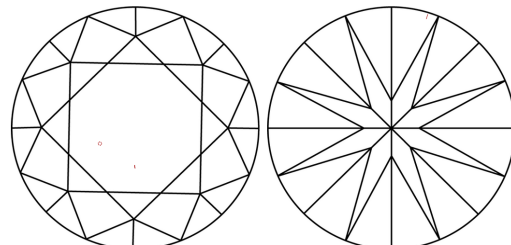

CLARITY CHARACTERISTICS

KEY TO SYMBOLS
Red symbols indicate internal characteristics.
Green symbols indicate external characteristics.

COLOR

D	E	F	G	H	I	J	Faint	Very Light	Light

CLARITY

FL	IF	VVS¹⁻²	VS¹⁻²	SI¹⁻²	I¹⁻³
Flawless	Internally Flawless	Very Very Slightly Included	Very Slightly Included	Slightly Included	Included