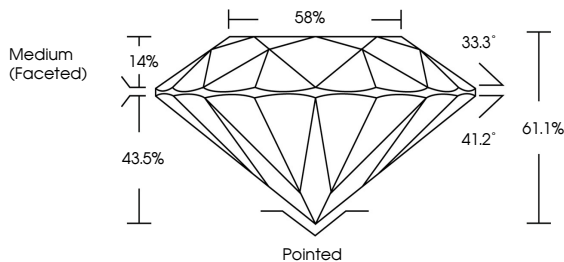

PROPORTIONS