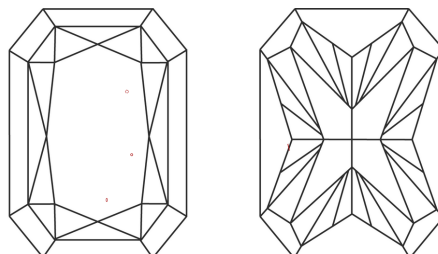

CLARITY CHARACTERISTICS

KEY TO SYMBOLS

Red symbols indicate internal characteristics.
Green symbols indicate external characteristics.