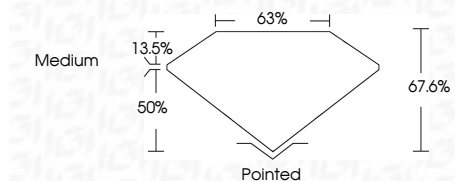

Measurements **11.65 X 8.34 X 5.64 MM**

**GRADING RESULTS**

Carat Weight **5.07 CARATS**  
Color Grade **F**  
Clarity Grade **VS 1**

**ADDITIONAL GRADING INFORMATION**

Polish **EXCELLENT**  
Symmetry **EXCELLENT**  
Fluorescence **NONE**  
Inscription(s) **IGI LG809648164**  
Comments: This Laboratory Grown Diamond was created by Chemical Vapor Deposition (CVD) growth process. Type IIa

June 19, 2026  
IGI Report No. LG809648164  
CUT CORNERED RECT. MODIFIED BRILLIANT  
11.65 X 8.34 X 5.64 MM  
5.07 CARATS  
F  
VS 1  
67.6%  
63%  
Medium  
Pointed  
EXCELLENT  
EXCELLENT  
NONE  
IGI LG809648164  
Comments: This Laboratory Grown Diamond was created by Chemical Vapor Deposition (CVD) growth process. Type IIa

**LABORATORY GROWN DIAMOND REPORT**

June 19, 2026  
IGI Report Number **LG809648164**  
Description **LABORATORY GROWN DIAMOND**  
Shape and Cutting Style **CUT CORNERED RECTANGULAR  
MODIFIED BRILLIANT**  
Measurements **11.65 X 8.34 X 5.64 MM**

**GRADING RESULTS**

Carat Weight **5.07 CARATS**  
Color Grade **F**  
Clarity Grade **VS 1**

**ADDITIONAL GRADING INFORMATION**

Polish **EXCELLENT**  
Symmetry **EXCELLENT**  
Fluorescence **NONE**  
Inscription(s) **IGI LG809648164**