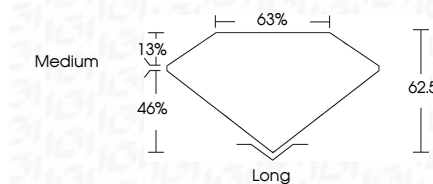

ELECTRONIC COPY

LG809647058
Report verification at igi.org

June 10, 2026
IGI Report Number **LG809647058**
Description **LABORATORY GROWN DIAMOND**
Shape and Cutting Style **EMERALD CUT**
Measurements **6.71 X 4.91 X 3.07 MM**

GRADING RESULTS

Carat Weight **1.01 CARAT**
Color Grade **D**
Clarity Grade **VVS 2**

Sample Image Used

ADDITIONAL GRADING INFORMATION

Polish **EXCELLENT**
Symmetry **EXCELLENT**
Fluorescence **NONE**
Inscription(s) **IGI LG809647058**
Comments: As Grown - No indication of post-growth treatment.
This Laboratory Grown Diamond was created by High Pressure High Temperature (HPHT) growth process.
Type II

June 10, 2026
IGI Report No. **LG809647058**
EMERALD CUT
Carat Weight **1.01 CARAT**
Color Grade **D**
Clarity Grade **VVS 2**
Depth **62.5%**
Table **63%**
Girdle **Medium**
Culet **Long**
Polish **EXCELLENT**
Symmetry **EXCELLENT**
Fluorescence **NONE**
Inscription(s) **IGI LG809647058**
Comments: As Grown - No indication of post-growth treatment.
This Laboratory Grown Diamond was created by High Pressure High Temperature (HPHT) growth process.
Type II

June 10, 2026
IGI Report Number **LG809647058**
Description **LABORATORY GROWN DIAMOND**
Shape and Cutting Style **EMERALD CUT**
Measurements **6.71 X 4.91 X 3.07 MM**

GRADING RESULTS

Carat Weight **1.01 CARAT**
Color Grade **D**
Clarity Grade **VVS 2**