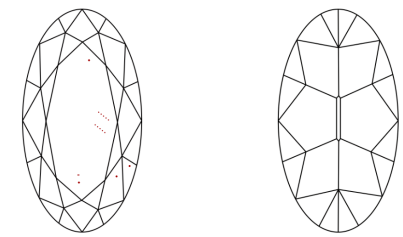

LABORATORY GROWN DIAMOND REPORT

June 13, 2026
IGI Report Number **LG809642041**
Description **LABORATORY GROWN DIAMOND**
Shape and Cutting Style **OVAL MODIFIED BRILLIANT**
Measurements **16.65 X 7.53 X 4.15 MM**

GRADING RESULTS
Carat Weight **4.03 CARATS**
Color Grade **FANCY YELLOW**
Clarity Grade **VS 2**

ADDITIONAL GRADING INFORMATION
Polish **EXCELLENT**
Symmetry **EXCELLENT**
Fluorescence **NONE**
Inscription(s) **IGI LG809642041**

Comments: This Laboratory Grown Diamond was created by Chemical Vapor Deposition (CVD) growth process.

PROPORTIONS

Sample Image Used

CLARITY CHARACTERISTICS

KEY TO SYMBOLS
Red symbols indicate internal characteristics.
Green symbols indicate external characteristics.