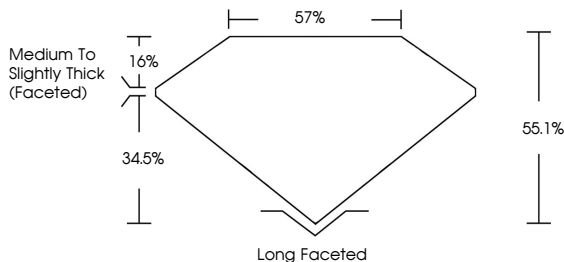

PROPORTIONS