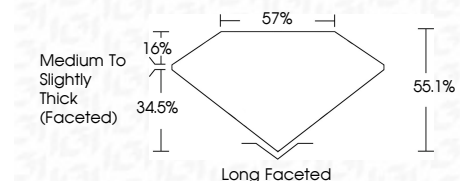

ELECTRONIC COPY

LG809642041
Report verification at igi.org

June 13, 2026
IGI Report Number **LG809642041**
Description **LABORATORY GROWN DIAMOND**
Shape and Cutting Style **OVAL MODIFIED BRILLIANT**
Measurements **16.65 X 7.53 X 4.15 MM**

GRADING RESULTS
Carat Weight **4.03 CARATS**
Color Grade **FANCY YELLOW**
Clarity Grade **VS 2**

ADDITIONAL GRADING INFORMATION
Polish **EXCELLENT**
Symmetry **EXCELLENT**
Fluorescence **NONE**
Inscription(s) **IGI LG809642041**
Comments: This Laboratory Grown Diamond was created by Chemical Vapor Deposition (CVD) growth process.

June 13, 2026
IGI Report No LG809642041
OVAL MODIFIED BRILLIANT
4.03 CARATS
FANCY YELLOW
VS 2
16.65 X 7.53 X 4.15 MM
Carat Weight
Color Grade
Clarity Grade
Depth
Table
Girdle
Medium to Slightly Thick (Faceted)
55.1%
57%
Long Faceted
Culet
Polish
Symmetry
Fluorescence
Inscription(s)
EXCELLENT
EXCELLENT
NONE
IGI LG809642041
Comments: This Laboratory Grown Diamond was created by Chemical Vapor Deposition (CVD) growth process.

GRADING RESULTS
Carat Weight **4.03 CARATS**
Color Grade **FANCY YELLOW**
Clarity Grade **VS 2**

ADDITIONAL GRADING INFORMATION
Polish **EXCELLENT**
Symmetry **EXCELLENT**
Fluorescence **NONE**
Inscription(s) **IGI LG809642041**