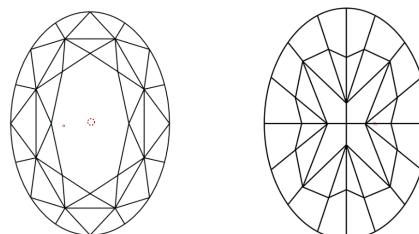

CLARITY CHARACTERISTICS

KEY TO SYMBOLS

Red symbols indicate internal characteristics.
Green symbols indicate external characteristics.

COLOR

D E F G H I J Faint Very Light Light

CLARITY

FL	IF	VS¹⁻²	VS¹⁻²	SI¹⁻²	I¹⁻³
Flawless	Internally Flawless	Very Very Slightly Included	Very Slightly Included	Slightly Included	Included