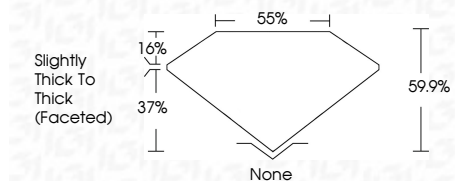

ELECTRONIC COPY

LG809637499
Report verification at igi.org

June 15, 2026
IGI Report Number **LG809637499**
Description **LABORATORY GROWN DIAMOND**
Shape and Cutting Style **OVAL MODIFIED BRILLIANT**
Measurements **11.42 X 7.71 X 4.62 MM**

GRADING RESULTS

Carat Weight **3.03 CARATS**
Color Grade **FANCY VIVID BLUE**
Clarity Grade **VS 1**

ADDITIONAL GRADING INFORMATION

Polish **EXCELLENT**
Symmetry **EXCELLENT**
Fluorescence **NONE**
Inscription(s) **IGI LG809637499**
Comments: This Laboratory Grown Diamond was created by Chemical Vapor Deposition (CVD) growth process. Indications of post-growth treatment.

June 15, 2026
IGI Report No. LG809637499
OVAL MODIFIED BRILLIANT
3.03 CARATS
FANCY VIVID BLUE
VS 1
11.42 X 7.71 X 4.62 MM
Color Grade
FANCY VIVID BLUE
Clarity Grade
VS 1
Depth
37%
Table
16%
Girdle
Slightly Thick To Thick (Faceted)
None
None
EXCELLENT
EXCELLENT
NONE
NONE
IGI LG809637499
Comments: This Laboratory Grown Diamond was created by Chemical Vapor Deposition (CVD) growth process. Indications of post-growth treatment.

GRADING RESULTS

Carat Weight **3.03 CARATS**
Color Grade **FANCY VIVID BLUE**
Clarity Grade **VS 1**

ADDITIONAL GRADING INFORMATION

Polish **EXCELLENT**
Symmetry **EXCELLENT**
Fluorescence **NONE**
Inscription(s) **IGI LG809637499**