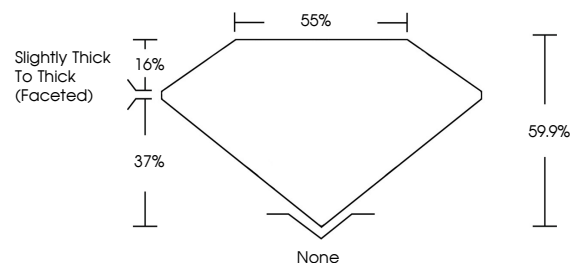

PROPORTIONS