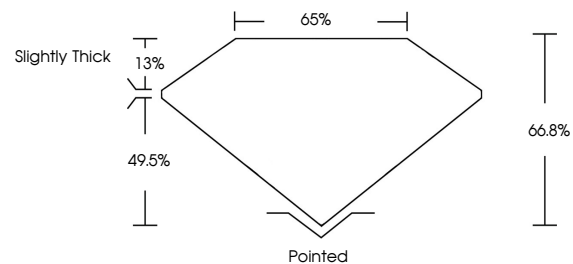

June 9, 2026
IGI Report No. LG809615536
CUT CORNERED RECT. MODIFIED BRILLIANT
8.20 X 5.60 X 3.74 MM
Carat Weight **1.52 CARAT**
Color Grade **E**
Clarity Grade **VS 1**
Depth **66.8%**
Table **65%**
Girdle **Slightly Thick**
Culet **Pointed**
Polish **EXCELLENT**
Symmetry **EXCELLENT**
Fluorescence **NONE**
Inscription(s) **IGI LG809615536**
Comments: This Laboratory Grown Diamond was created by Chemical Vapor Deposition (CVD) growth process. Type IIa

LABORATORY GROWN DIAMOND REPORT

June 9, 2026
IGI Report Number **LG809615536**
Description **LABORATORY GROWN DIAMOND**
Shape and Cutting Style **CUT CORNERED RECTANGULAR
MODIFIED BRILLIANT**
Measurements **8.20 X 5.60 X 3.74 MM**

GRADING RESULTS

Carat Weight **1.52 CARAT**
Color Grade **E**
Clarity Grade **VS 1**

ADDITIONAL GRADING INFORMATION

Polish **EXCELLENT**
Symmetry **EXCELLENT**
Fluorescence **NONE**
Inscription(s) **IGI LG809615536**
Comments: This Laboratory Grown Diamond was created by Chemical Vapor Deposition (CVD) growth process. Type IIa

PROPORTIONS

Sample Image Used

CLARITY CHARACTERISTICS

KEY TO SYMBOLS

Red symbols indicate internal characteristics.
Green symbols indicate external characteristics.

COLOR

D E F G H I J Faint Very Light Light