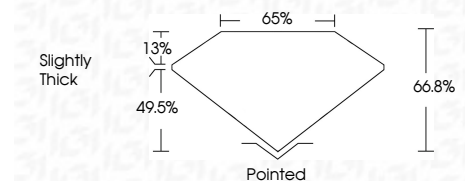

ELECTRONIC COPY

LG809615536
Report verification at igi.org

June 9, 2026
IGI Report Number **LG809615536**
Description **LABORATORY GROWN DIAMOND**
Shape and Cutting Style **CUT CORNERED
RECTANGULAR MODIFIED
BRILLIANT**
Measurements **8.20 X 5.60 X 3.74 MM**

GRADING RESULTS

Carat Weight **1.52 CARAT**
Color Grade **E**
Clarity Grade **VS 1**

ADDITIONAL GRADING INFORMATION

Polish **EXCELLENT**
Symmetry **EXCELLENT**
Fluorescence **NONE**
Inscription(s) **IGI LG809615536**
Comments: This Laboratory Grown Diamond was created by Chemical Vapor Deposition (CVD) growth process. Type IIa

June 9, 2026
IGI Report No. LG809615536
CUT CORNERED RECT. MODIFIED BRILLIANT
8.20 X 5.60 X 3.74 MM
Carat Weight **1.52 CARAT**
Color Grade **E**
Clarity Grade **VS 1**
Depth **66.8%**
Table **65%**
Girdle **Slightly Thick**
Culet **Pointed**
Polish **EXCELLENT**
Symmetry **EXCELLENT**
Fluorescence **NONE**
Inscription(s) **IGI LG809615536**
Comments: This Laboratory Grown Diamond was created by Chemical Vapor Deposition (CVD) growth process. Type IIa

LABORATORY GROWN DIAMOND REPORT

June 9, 2026
IGI Report Number **LG809615536**
Description **LABORATORY GROWN DIAMOND**
Shape and Cutting Style **CUT CORNERED RECTANGULAR
MODIFIED BRILLIANT**
Measurements **8.20 X 5.60 X 3.74 MM**