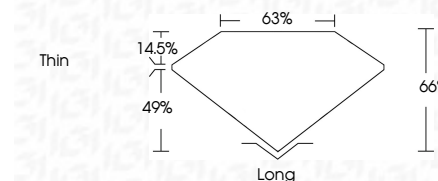

ELECTRONIC COPY

LG808636763
Report verification at igi.org

June 9, 2026
IGI Report Number **LG808636763**
Description **LABORATORY GROWN DIAMOND**
Shape and Cutting Style **EMERALD CUT**
Measurements **9.51 X 6.32 X 4.17 MM**

GRADING RESULTS

Carat Weight **2.44 CARATS**
Color Grade **D**
Clarity Grade **VS 1**

ADDITIONAL GRADING INFORMATION

Polish **EXCELLENT**
Symmetry **EXCELLENT**
Fluorescence **NONE**
Inscription(s) **IGI LG808636763**
Comments: This Laboratory Grown Diamond was created by Chemical Vapor Deposition (CVD) growth process. Type IIa

June 9, 2026
IGI Report No. **LG808636763**
EMERALD CUT
2.44 CARATS
Color Grade **D**
Clarity Grade **VS 1**
Depth **66%**
Table **63%**
Girdle **Thin**
Culet **Long**
Polish **EXCELLENT**
Symmetry **EXCELLENT**
Fluorescence **NONE**
Inscription(s) **IGI LG808636763**
Comments: This Laboratory Grown Diamond was created by Chemical Vapor Deposition (CVD) growth process. Type IIa

LABORATORY GROWN DIAMOND REPORT

June 9, 2026
IGI Report Number **LG808636763**
Description **LABORATORY GROWN DIAMOND**
Shape and Cutting Style **EMERALD CUT**
Measurements **9.51 X 6.32 X 4.17 MM**

GRADING RESULTS