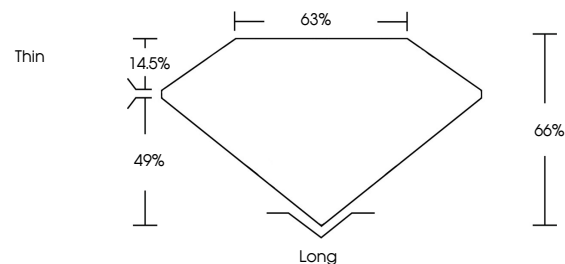

June 9, 2026
IGI Report No. **LG808636763**
EMERALD CUT
2.44 CARATS
Color Grade **D**
Clarity Grade **VS 1**
Depth **66%**
Table **63%**
Girdle **Thin**
Culet **Long**
Polish **EXCELLENT**
Symmetry **EXCELLENT**
Fluorescence **NONE**
Inscription(s) **IGI LG808636763**
Comments: This Laboratory Grown Diamond was created by Chemical Vapor Deposition (CVD) growth process. Type IIa

LABORATORY GROWN DIAMOND REPORT

June 9, 2026
IGI Report Number **LG808636763**
Description **LABORATORY GROWN DIAMOND**
Shape and Cutting Style **EMERALD CUT**
Measurements **9.51 X 6.32 X 4.17 MM**

GRADING RESULTS

Carat Weight **2.44 CARATS**
Color Grade **D**
Clarity Grade **VS 1**

ADDITIONAL GRADING INFORMATION

Polish **EXCELLENT**
Symmetry **EXCELLENT**
Fluorescence **NONE**
Inscription(s) **IGI LG808636763**

Comments: This Laboratory Grown Diamond was created by Chemical Vapor Deposition (CVD) growth process. Type IIa

PROPORTIONS

Sample Image Used

CLARITY CHARACTERISTICS

KEY TO SYMBOLS

Red symbols indicate internal characteristics.
Green symbols indicate external characteristics.

COLOR

D E F G H I J Faint Very Light Light