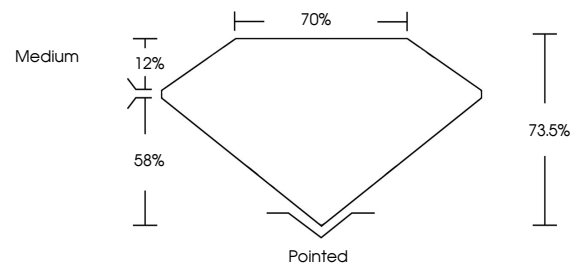

PROPORTIONS