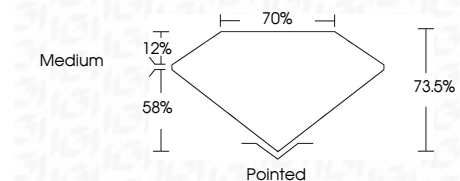

**ELECTRONIC COPY**

LG808634229  
Report verification at igi.org

June 10, 2026  
IGI Report Number **LG808634229**  
Description **LABORATORY GROWN DIAMOND**  
Shape and Cutting Style **PRINCESS CUT**  
Measurements **7.30 X 7.28 X 5.35 MM**

**GRADING RESULTS**  
Carat Weight **2.45 CARATS**  
Color Grade **D**  
Clarity Grade **VS 1**

**ADDITIONAL GRADING INFORMATION**  
Polish **EXCELLENT**  
Symmetry **EXCELLENT**  
Fluorescence **NONE**  
Inscription(s) **(IGI) LG808634229**  
Comments: This Laboratory Grown Diamond was created by Chemical Vapor Deposition (CVD) growth process. Type IIa

June 10, 2026  
IGI Report No. **LG808634229**  
**PRINCESS CUT**  
2.45 CARATS  
D  
7.30 X 7.28 X 5.35 MM  
Carat Weight  
Color Grade  
Clarity Grade  
Depth  
Table  
Girdle  
Medium  
Pointed  
EXCELLENT  
EXCELLENT  
NONE  
Inscription(s)  
**(IGI) LG808634229**  
Comments: This Laboratory Grown Diamond was created by Chemical Vapor Deposition (CVD) growth process. Type IIa

**GRADING RESULTS**  
Carat Weight **2.45 CARATS**  
Color Grade **D**  
Clarity Grade **VS 1**

**ADDITIONAL GRADING INFORMATION**  
Polish **EXCELLENT**  
Symmetry **EXCELLENT**  
Fluorescence **NONE**  
Inscription(s) **(IGI) LG808634229**