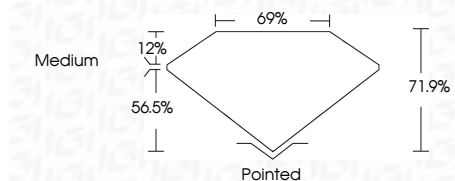

**ELECTRONIC COPY**

LG808634144  
Report verification at igi.org

June 9, 2026  
IGI Report Number **LG808634144**  
Description **LABORATORY GROWN DIAMOND**  
Shape and Cutting Style **PRINCESS CUT**  
Measurements **6.34 X 6.19 X 4.45 MM**

**GRADING RESULTS**

Carat Weight **1.52 CARAT**  
Color Grade **E**  
Clarity Grade **VVS 2**

**ADDITIONAL GRADING INFORMATION**

Polish **EXCELLENT**  
Symmetry **EXCELLENT**  
Fluorescence **NONE**  
Inscription(s) **IGI LG808634144**  
Comments: This Laboratory Grown Diamond was created by Chemical Vapor Deposition (CVD) growth process. Type IIa

June 9, 2026  
IGI Report No. LG808634144  
**PRINCESS CUT**  
6.34 X 6.19 X 4.45 MM  
1.52 CARAT  
Color Grade **E**  
Depth **56.5%**  
Table **12%**  
Width **69%**  
Height **71.9%**  
Medium  
Pointed  
Polish **EXCELLENT**  
Symmetry **EXCELLENT**  
Fluorescence **NONE**  
Inscription(s) **IGI LG808634144**  
Comments: This Laboratory Grown Diamond was created by Chemical Vapor Deposition (CVD) growth process. Type IIa

**GRADING RESULTS**

Carat Weight **1.52 CARAT**  
Color Grade **E**  
Clarity Grade **VVS 2**

**ADDITIONAL GRADING INFORMATION**

Polish **EXCELLENT**  
Symmetry **EXCELLENT**  
Fluorescence **NONE**  
Inscription(s) **IGI LG808634144**