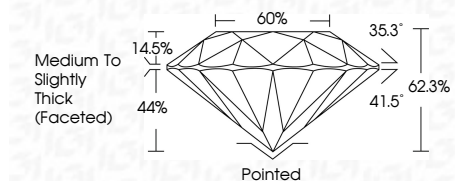

ELECTRONIC COPY

LG808631462
Report verification at igi.org

June 12, 2026
IGI Report Number **LG808631462**
Description **LABORATORY GROWN DIAMOND**
Shape and Cutting Style **ROUND BRILLIANT**
Measurements **7.33 - 7.38 X 4.58 MM**

GRADING RESULTS

Carat Weight **1.53 CARAT**
Color Grade **G**
Clarity Grade **VVS 2**
Cut Grade **IDEAL**

ADDITIONAL GRADING INFORMATION

Polish **EXCELLENT**
Symmetry **EXCELLENT**
Fluorescence **NONE**
Inscription(s) **IGI LG808631462**
Comments: This Laboratory Grown Diamond was created by Chemical Vapor Deposition (CVD) growth process. Type IIa

June 12, 2026
IGI Report No. LG808631462
ROUND BRILLIANT
7.33 - 7.38 X 4.58 MM
1.53 CARAT
Color Grade **G**
Clarity Grade **VVS 2**
Cut Grade **IDEAL**
Depth **62.3%**
Table **60%**
Girdle **Medium To Slightly Thick (Faceted)**
Culet **Pointed**
Polish **EXCELLENT**
Symmetry **EXCELLENT**
Fluorescence **NONE**
Inscription(s) **IGI LG808631462**
Comments: This Laboratory Grown Diamond was created by Chemical Vapor Deposition (CVD) growth process. Type IIa

GRADING RESULTS

Carat Weight **1.53 CARAT**
Color Grade **G**
Clarity Grade **VVS 2**
Cut Grade **IDEAL**

ADDITIONAL GRADING INFORMATION

Polish **EXCELLENT**
Symmetry **EXCELLENT**
Fluorescence **NONE**
Inscription(s) **IGI LG808631462**