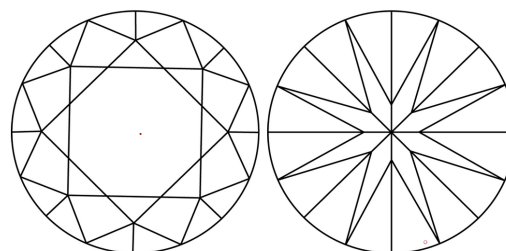

CLARITY CHARACTERISTICS

KEY TO SYMBOLS

Red symbols indicate internal characteristics.
Green symbols indicate external characteristics.