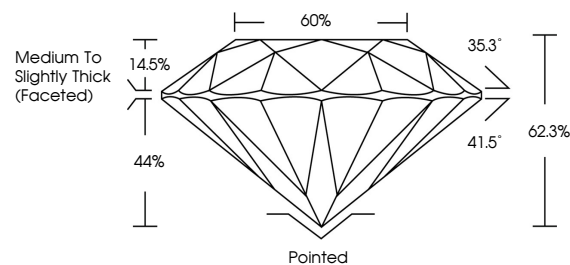

June 12, 2026
IGI Report No. LG808631462
ROUND BRILLIANT
7.33 - 7.38 X 4.58 MM
1.53 CARAT
Color Grade **G**
Clarity Grade **VVS 2**
Cut Grade **IDEAL**
Depth **62.3%**
Table **60%**
Girdle **Medium To Slightly Thick (Faceted)**
Culet **Pointed**
Polish **EXCELLENT**
Symmetry **EXCELLENT**
Fluorescence **NONE**
Inscription(s) **IGI LG808631462**
Comments: This Laboratory Grown Diamond was created by Chemical Vapor Deposition (CVD) growth process. Type IIa

LABORATORY GROWN DIAMOND REPORT

June 12, 2026
IGI Report Number **LG808631462**
Description **LABORATORY GROWN DIAMOND**
Shape and Cutting Style **ROUND BRILLIANT**
Measurements **7.33 - 7.38 X 4.58 MM**

GRADING RESULTS

Carat Weight **1.53 CARAT**
Color Grade **G**
Clarity Grade **VVS 2**
Cut Grade **IDEAL**

ADDITIONAL GRADING INFORMATION

Polish **EXCELLENT**
Symmetry **EXCELLENT**
Fluorescence **NONE**
Inscription(s) **IGI LG808631462**

Comments: This Laboratory Grown Diamond was created by Chemical Vapor Deposition (CVD) growth process. Type IIa

PROPORTIONS

CLARITY CHARACTERISTICS

KEY TO SYMBOLS

Red symbols indicate internal characteristics.
Green symbols indicate external characteristics.