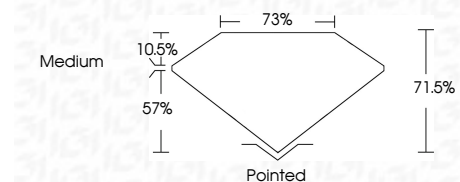

ELECTRONIC COPY

LG808624450
Report verification at igi.org

June 8, 2026
IGI Report Number **LG808624450**
Description **LABORATORY GROWN DIAMOND**
Shape and Cutting Style **PRINCESS CUT**
Measurements **6.31 X 6.20 X 4.43 MM**

GRADING RESULTS
Carat Weight **1.51 CARAT**
Color Grade **E**
Clarity Grade **VS 1**

ADDITIONAL GRADING INFORMATION
Polish **EXCELLENT**
Symmetry **EXCELLENT**
Fluorescence **NONE**
Inscription(s) **IGI LG808624450**
Comments: This Laboratory Grown Diamond was created by Chemical Vapor Deposition (CVD) growth process. Type IIa

June 8, 2026
IGI Report No. **LG808624450**
PRINCESS CUT
6.31 X 6.20 X 4.43 MM
Carat Weight **1.51 CARAT**
Color Grade **E**
Clarity Grade **VS 1**
Depth **71.6%**
Table **73%**
Girdle **Medium**
Culet **Pointed**
Polish **EXCELLENT**
Symmetry **EXCELLENT**
Fluorescence **NONE**
Inscription(s) **IGI LG808624450**
Comments: This Laboratory Grown Diamond was created by Chemical Vapor Deposition (CVD) growth process. Type IIa

June 8, 2026
IGI Report Number **LG808624450**
Description **LABORATORY GROWN DIAMOND**
Shape and Cutting Style **PRINCESS CUT**
Measurements **6.31 X 6.20 X 4.43 MM**

GRADING RESULTS
Carat Weight **1.51 CARAT**
Color Grade **E**
Clarity Grade **VS 1**