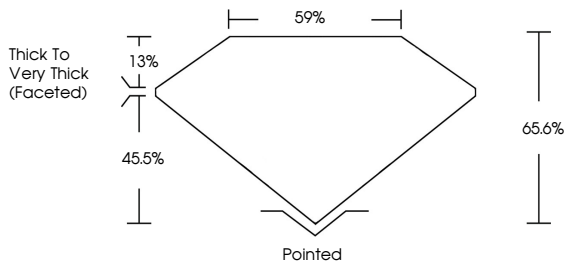

PROPORTIONS