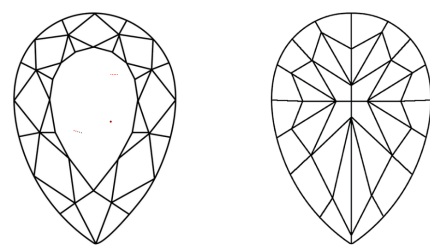

CLARITY CHARACTERISTICS

KEY TO SYMBOLS
Red symbols indicate internal characteristics.
Green symbols indicate external characteristics.

COLOR

D	E	F	G	H	I	J	Faint	Very Light	Light

CLARITY

FL	IF	VVS¹⁻²	VS¹⁻²	SI¹⁻²	I¹⁻³
Flawless	Internally Flawless	Very Very Slightly Included	Very Slightly Included	Slightly Included	Included