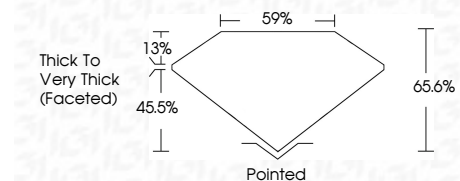

ELECTRONIC COPY

LG808621469
Report verification at igi.org

June 12, 2026
IGI Report Number **LG808621469**
Description **LABORATORY GROWN DIAMOND**
Shape and Cutting Style **PEAR MODIFIED BRILLIANT**
Measurements **9.45 X 6.02 X 3.95 MM**

GRADING RESULTS
Carat Weight **1.56 CARAT**
Color Grade **FANCY VIVID PINK**
Clarity Grade **VVS 2**

ADDITIONAL GRADING INFORMATION
Polish **EXCELLENT**
Symmetry **EXCELLENT**
Fluorescence **SLIGHT**
Inscription(s) **(IGI) LG808621469**
Comments: This Laboratory Grown Diamond was created by Chemical Vapor Deposition (CVD) growth process. Indications of post-growth treatment.

June 12, 2026
IGI Report No. **LG808621469**
PEAR MODIFIED BRILLIANT
9.45 X 6.02 X 3.95 MM
1.56 CARAT
FANCY VIVID PINK
VVS 2
65.6%
59%
Thick to Very Thick (Faceted)
Pointed
EXCELLENT
EXCELLENT
SLIGHT
(IGI) LG808621469
Comments: This Laboratory Grown Diamond was created by Chemical Vapor Deposition (CVD) growth process. Indications of post-growth treatment.

GRADING RESULTS
Carat Weight **1.56 CARAT**
Color Grade **FANCY VIVID PINK**
Clarity Grade **VVS 2**

ADDITIONAL GRADING INFORMATION
Polish **EXCELLENT**
Symmetry **EXCELLENT**
Fluorescence **SLIGHT**
Inscription(s) **(IGI) LG808621469**