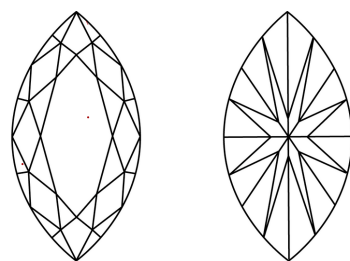

CLARITY CHARACTERISTICS

KEY TO SYMBOLS
Red symbols indicate internal characteristics.
Green symbols indicate external characteristics.