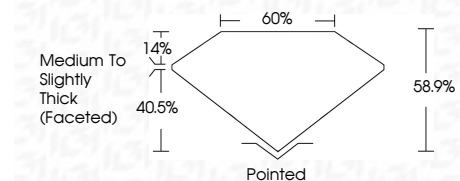

**ELECTRONIC COPY**

LG808615134  
Report verification at igi.org

June 9, 2026  
IGI Report Number **LG808615134**  
Description **LABORATORY GROWN DIAMOND**  
Shape and Cutting Style **MARQUISE BRILLIANT**  
Measurements **10.36 X 5.31 X 3.13 MM**

**GRADING RESULTS**  
Carat Weight **0.99 CARAT**  
Color Grade **D**  
Clarity Grade **VVS 2**

**ADDITIONAL GRADING INFORMATION**  
Polish **EXCELLENT**  
Symmetry **EXCELLENT**  
Fluorescence **NONE**  
Inscription(s) **IGI LG808615134**  
Comments: This Laboratory Grown Diamond was created by Chemical Vapor Deposition (CVD) growth process. Type IIa

June 9, 2026  
IGI Report No. LG808615134  
**MARQUISE BRILLIANT**  
10.36 X 5.31 X 3.13 MM  
0.99 CARAT  
D  
VVS 2  
60%  
40.5%  
Medium to Slightly Thick (Faceted)  
Pointed  
EXCELLENT  
EXCELLENT  
NONE  
IGI LG808615134  
Comments: This Laboratory Grown Diamond was created by Chemical Vapor Deposition (CVD) growth process. Type IIa

June 9, 2026  
IGI Report Number **LG808615134**  
Description **LABORATORY GROWN DIAMOND**  
Shape and Cutting Style **MARQUISE BRILLIANT**  
Measurements **10.36 X 5.31 X 3.13 MM**  
**GRADING RESULTS**  
Carat Weight **0.99 CARAT**  
Color Grade **D**  
Clarity Grade **VVS 2**  
**ADDITIONAL GRADING INFORMATION**  
Polish **EXCELLENT**  
Symmetry **EXCELLENT**  
Fluorescence **NONE**  
Inscription(s) **IGI LG808615134**