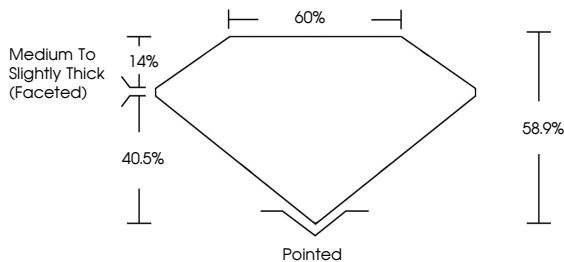

PROPORTIONS