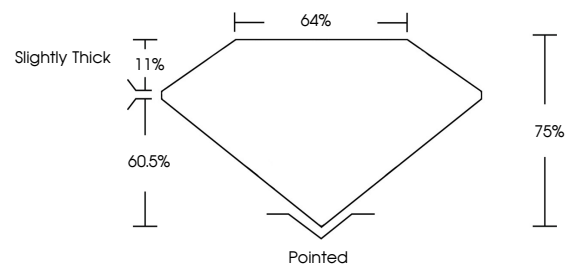

June 22, 2026
IGI Report No. **LG808608849**
PRINCESS CUT
6.23 X 6.05 X 4.54 MM
1.50 CARAT
Color Grade **E**
Clarity Grade **VS 1**
Depth **75%**
Table **60.5%**
Girdle **Slightly Thick**
Culet **Pointed**
Polish **EXCELLENT**
Symmetry **EXCELLENT**
Fluorescence **NONE**
Inscription(s) **IGI LG808608849**
Comments: This Laboratory Grown Diamond was created by Chemical Vapor Deposition (CVD) growth process. Type IIa

LABORATORY GROWN DIAMOND REPORT

June 22, 2026
IGI Report Number **LG808608849**
Description **LABORATORY GROWN DIAMOND**
Shape and Cutting Style **PRINCESS CUT**
Measurements **6.23 X 6.05 X 4.54 MM**

GRADING RESULTS

Carat Weight **1.50 CARAT**
Color Grade **E**
Clarity Grade **VS 1**

ADDITIONAL GRADING INFORMATION

Polish **EXCELLENT**
Symmetry **EXCELLENT**
Fluorescence **NONE**
Inscription(s) **IGI LG808608849**

Comments: This Laboratory Grown Diamond was created by Chemical Vapor Deposition (CVD) growth process. Type IIa

PROPORTIONS

CLARITY CHARACTERISTICS

KEY TO SYMBOLS

Red symbols indicate internal characteristics.
Green symbols indicate external characteristics.

COLOR

D E F G H I J Faint Very Light Light

CLARITY

| FL | IF | VS ¹⁻² | VS ¹⁻² | SI ¹⁻² | I ¹⁻³ |
|----------|---------------------|-----------------------------|------------------------|-------------------|------------------|
| Flawless | Internally Flawless | Very Very Slightly Included | Very Slightly Included | Slightly Included | Included |