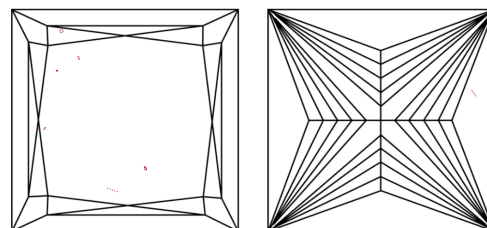

PROPORTIONS

CLARITY CHARACTERISTICS

KEY TO SYMBOLS

Red symbols indicate internal characteristics.
Green symbols indicate external characteristics.

COLOR

D E F G H I J Faint Very Light Light

CLARITY

| FL | IF | VS ¹⁻² | VS ¹⁻² | SI ¹⁻² | I ¹⁻³ |
|----------|---------------------|-----------------------------|------------------------|-------------------|------------------|
| Flawless | Internally Flawless | Very Very Slightly Included | Very Slightly Included | Slightly Included | Included |