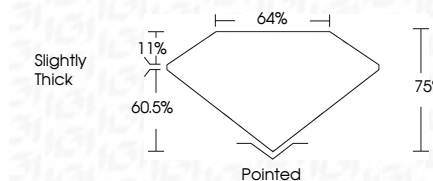

ELECTRONIC COPY

LG808608849
Report verification at igi.org

June 22, 2026
IGI Report Number **LG808608849**
Description **LABORATORY GROWN DIAMOND**
Shape and Cutting Style **PRINCESS CUT**
Measurements **6.23 X 6.05 X 4.54 MM**

GRADING RESULTS

Carat Weight **1.50 CARAT**
Color Grade **E**
Clarity Grade **VS 1**

ADDITIONAL GRADING INFORMATION

Polish **EXCELLENT**
Symmetry **EXCELLENT**
Fluorescence **NONE**
Inscription(s) **IGI LG808608849**
Comments: This Laboratory Grown Diamond was created by Chemical Vapor Deposition (CVD) growth process. Type IIa

June 22, 2026
IGI Report No. **LG808608849**
PRINCESS CUT
6.23 X 6.05 X 4.54 MM
1.50 CARAT
Color Grade **E**
Clarity Grade **VS 1**
Depth **75%**
Table **60.5%**
Girdle **Slightly Thick**
Culet **Pointed**
Polish **EXCELLENT**
Symmetry **EXCELLENT**
Fluorescence **NONE**
Inscription(s) **IGI LG808608849**
Comments: This Laboratory Grown Diamond was created by Chemical Vapor Deposition (CVD) growth process. Type IIa

LABORATORY GROWN DIAMOND REPORT

June 22, 2026
IGI Report Number **LG808608849**
Description **LABORATORY GROWN DIAMOND**
Shape and Cutting Style **PRINCESS CUT**
Measurements **6.23 X 6.05 X 4.54 MM**

GRADING RESULTS